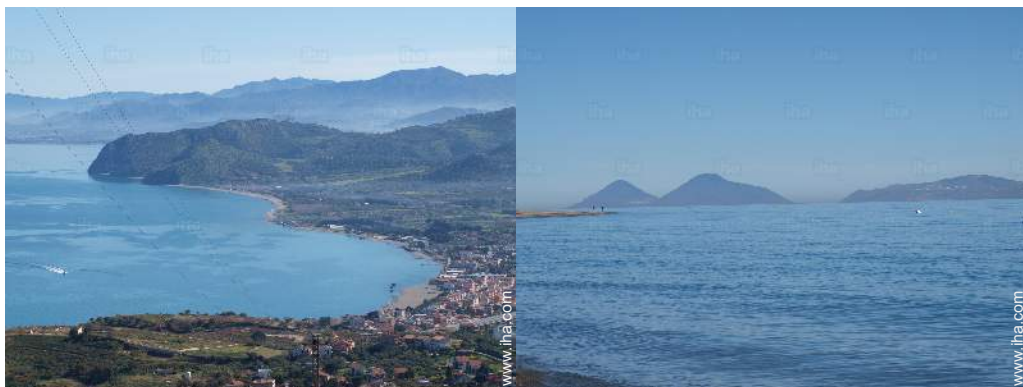

view from the terrace

view from the terrace