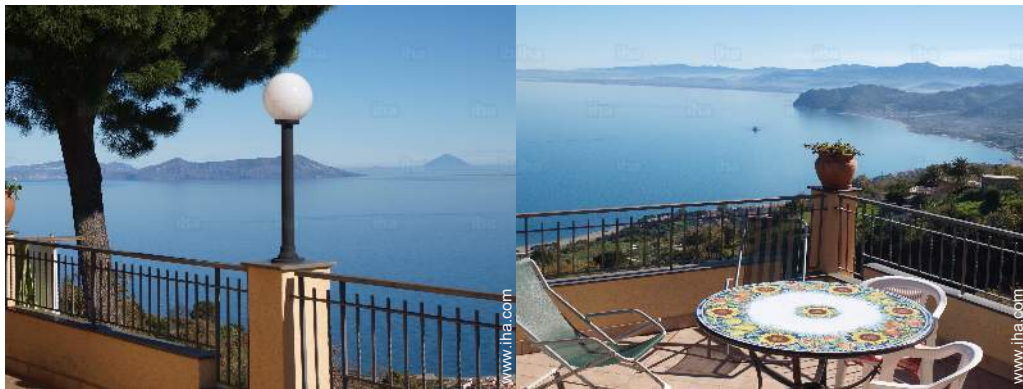

view from the terrace

view from the terrace