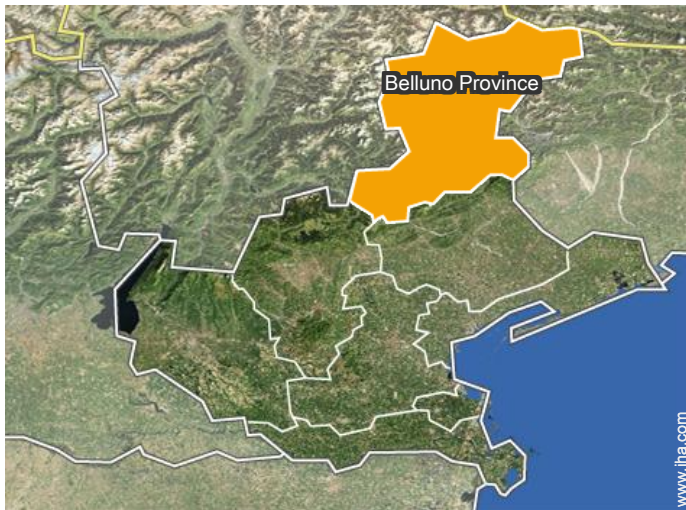

Mountain

Mountain

Location

Location & Access

GPS coordinates in degrees, minutes, seconds: Latitude 46°12'34"N - Longitude 11°55'43"E (Dwelling)

Address

→ Via Titele 42
Loc. Sarasin
32020 Gosaldo

• Freeway (exit) Venezia Belluno