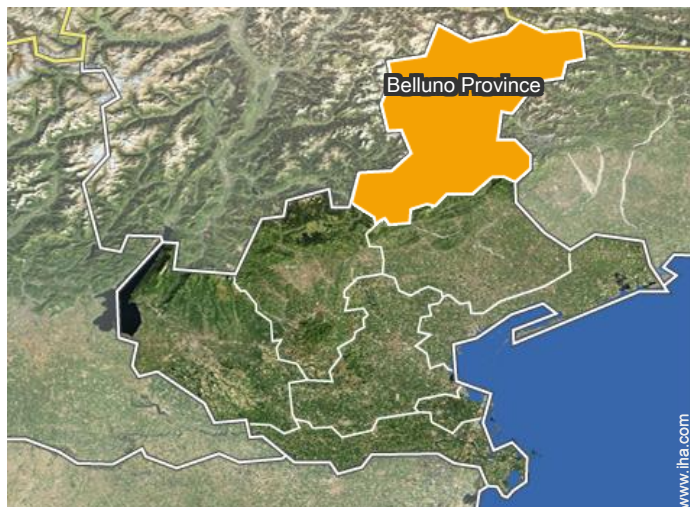

Mountain

Mountain

Location

Location & Access

GPS coordinates in degrees, minutes, seconds: Latitude 46°12'34"N - Longitude 11°55'43"E ([Dwelling](#))

Address

→ Via Titele 42
Loc. Sarasin
32020 Gosaldo

• Freeway (exit) Venezia Belluno

→ Belluno, Belluno Province, Veneto, Italy
→ Distance : 27,5mi.
→ Time : 50'

• Railroad station Sedico Bribano

→ Bribano, Belluno Province, Veneto, Italy
→ Distance : 23mi.
→ Time : 45'

• Gosaldo : (1.25mi.)