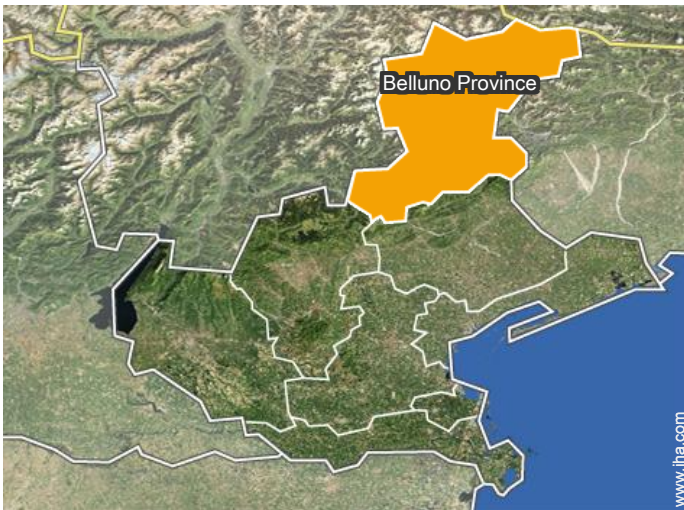

Mountain

Mountain

Location

Location & Access

GPS coordinates in degrees, minutes, seconds: Latitude 46°12'34"N - Longitude 11°55'43"E ([Dwelling](#))

Address

→ Via Titele 42
Loc. Sarasin
32020 Gosaldo

• Freeway (exit) Venezia Belluno