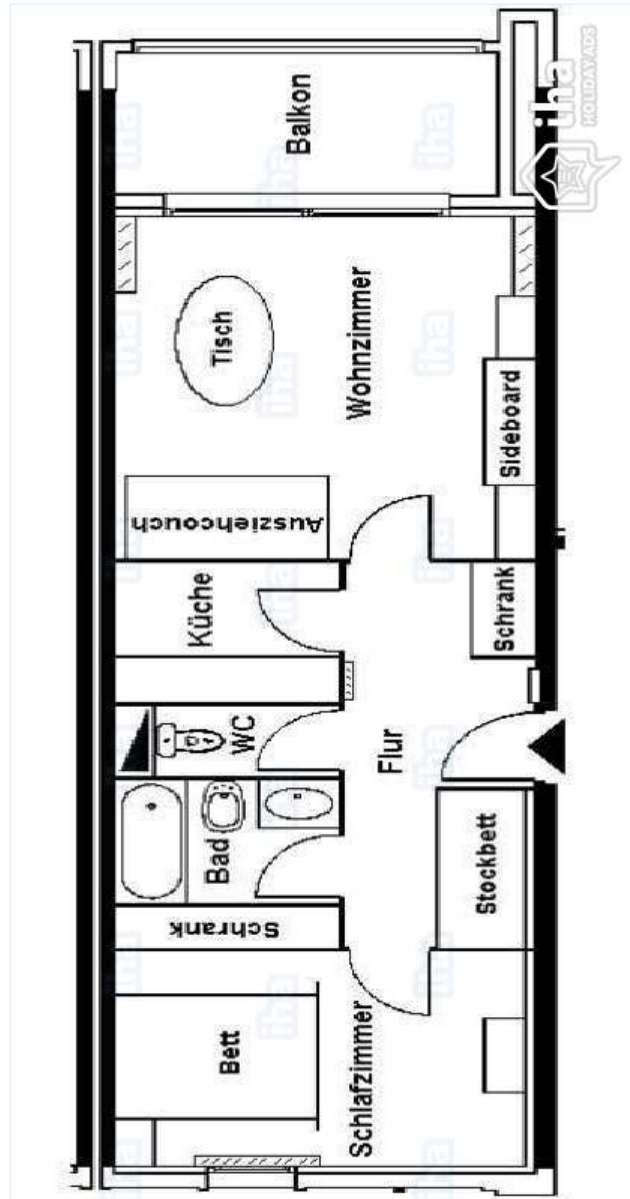

- Amenities :

Bus stop / bus station <165'
Boat rental 165'
Local stores 165'
Supermarket <165'
Internet cafe <165'
ATM <165'

living room

bathroom

bedroom

Interior

- **Receive up to :**
from 2 to 6 person(s) (4 adults, 2 kids)
- **Liveable floor area :**
530 Sq.ft.
- **Interior layout :**
2 Room(s), 1 bedroom(s), 1 bathroom, 1 toilets, living room, separate kitchen, pantry, veranda
- **Sleeps - bed(s) :**
1 full bed(s), 1 sleeper sofa(s) 2 pers, 1 bunk beds
- **Guest facilities :**
Elevator, T.V., hi-fi system, DVD player, phone, cable/satelite, internet access, wifi, cupboard, Hanging wardrobe, hair dryer, central heating, Drapes, Blinds, Double glazed, entry phone system, remote controlled gates
- **Appliances :**
Crockery/flatware, kitchen utensils, electric coffee maker, toaster, juicer, electric stove, oven, micro-wave oven, refridgerator, dish washer, washing machine, vacuum cleaner, iron, ironing board

Exterior

- **Outside accommodation :**
Balcony 65 Sq.ft.
- **Outside amenities :**
Yard table(s), 6 yard seat(s)

south-westerly view

Services

- **Single family home :**
Parking

For your guidance

- **For your guidance**
Pets accepted under certain conditions (ask the owner)
Water : hot/cold
Local voltage supply : 220-240V / 50Hz
Electricity supply : mains
- **Handicapped people welcome**
Wheelchair access

north-westerly view

Floor plan

www.ihacom

Photo album - 1

living room

bedroom

bathroom

north-westerly view

Photo album - 2

south-westerly view

view from the balcony

north-easterly view

kitchen

bunk beds

toilets

sandy beach