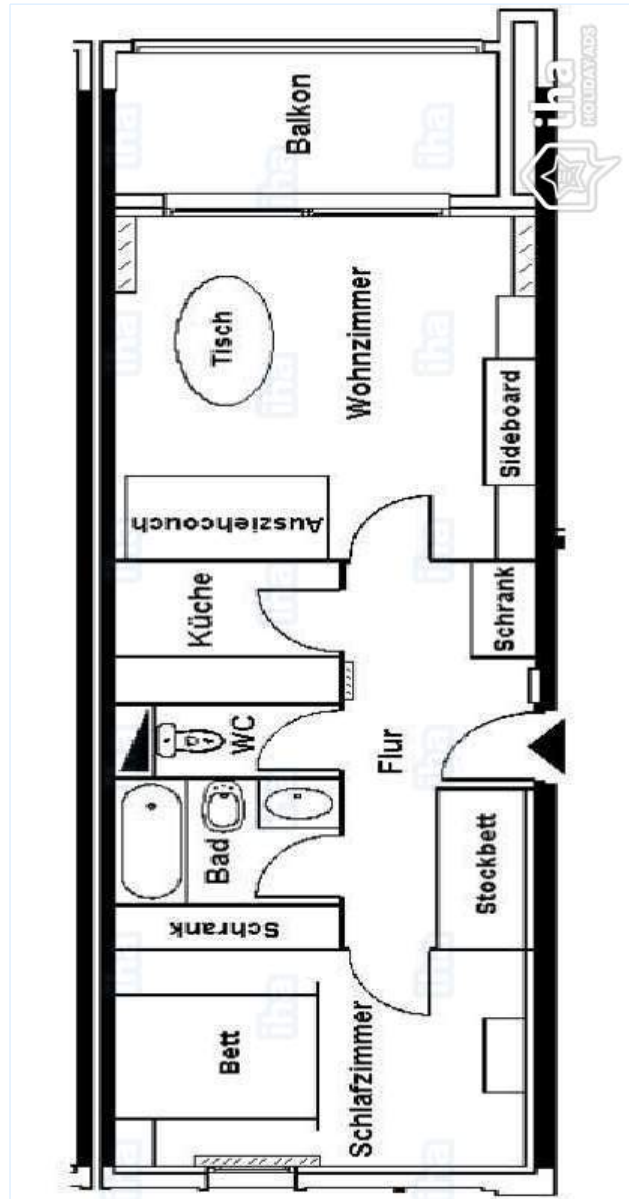

Surroundings

- Locality :
Sea/ocean 165'
Sandy beach <165'
Flying clubs 6mi.
Cliff 2.5mi.
River <165'
Marina <165'

bathroom

bedroom

Interior

- **Receive up to :**
from 2 to 6 person(s) (4 adults, 2 kids)
- **Liveable floor area :**
530 Sq.ft.
- **Interior layout :**
2 Room(s), 1 bedroom(s), 1 bathroom, 1 toilets, living room, separate kitchen, pantry, veranda
- **Sleeps - bed(s) :**
1 full bed(s), 1 sleeper sofa(s) 2 pers, 1 bunk beds
- **Guest facilities :**
Elevator, T.V., hi-fi system, DVD player, phone, cable/satelite, internet access, wifi, cupboard, Hanging wardrobe, hair dryer, central heating, Drapes, Blinds, Double glazed, entry phone system, remote controlled gates
- **Appliances :**
Crockery/flatware, kitchen utensils, electric coffee maker, toaster, juicer, food processor, electric hobs, oven, micro-wave oven, refridgerator, dish washer, washing machine, vacuum cleaner, iron, ironing board

Exterior

- **Outside accommodation :**
Balcony 65 Sq.ft.
- **Outside amenities :**
Yard table(s), 6 yard seat(s)

south-westerly view

Services

- **washing :**
Comforter(s), Pillows
- **Single family home :**
Parking

north-westerly view

Floor plan

www.ihacom

Photo album - 1

living room

bedroom

bathroom

north-westerly view