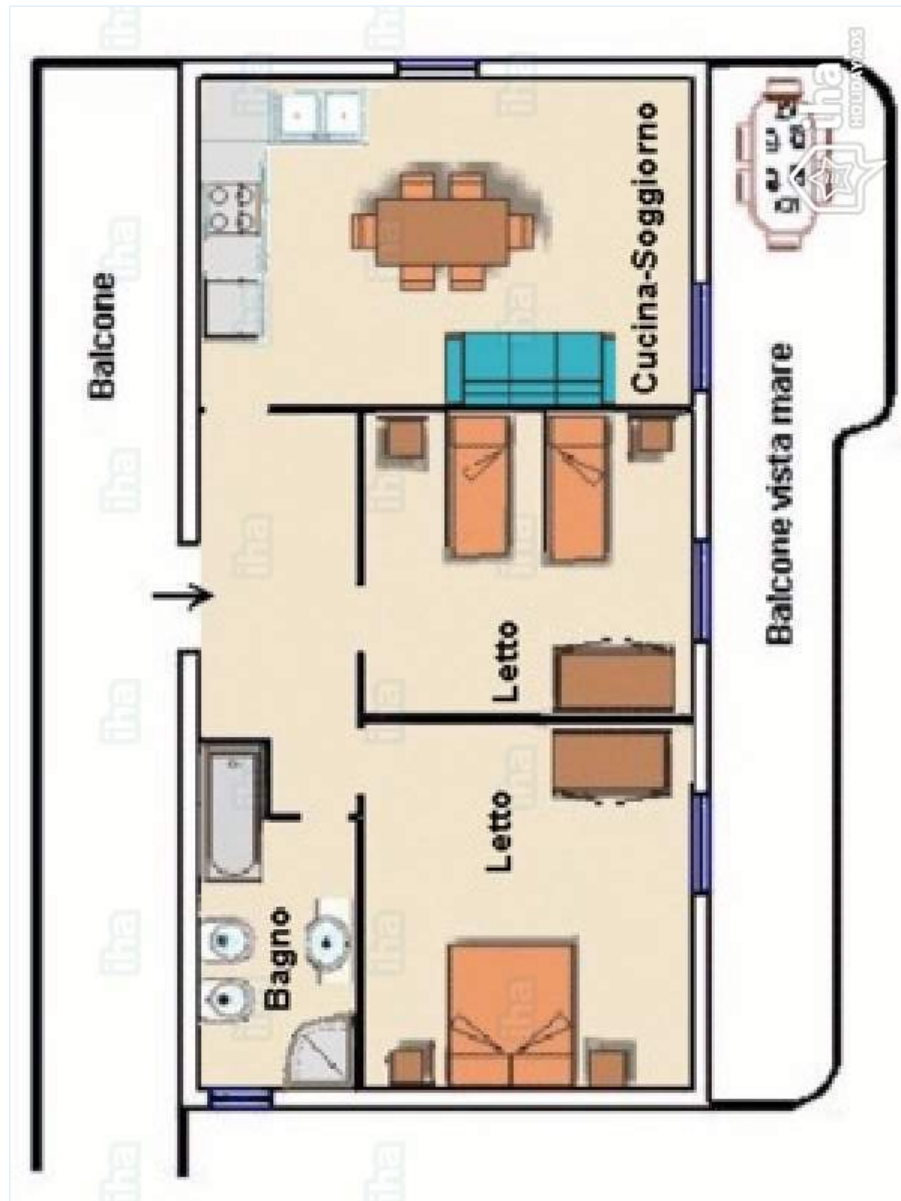

kitchen

Interior

- **Receive up to :**
from 4 to 5 person(s) (2 adults, 3 kids)
- **Liveable floor area :**
750 Sq.ft.
- **Interior layout :**
2 bedroom(s), 1 bathroom, 1 shower room, 1 toilets, separate kitchen, dining room, laundry room, patio
- **Sleeps - bed(s) :**
1 full bed(s), 1 sleeper sofa(s) 2 pers, 3 twin bed(s), 1 baby cradle, 1 possible extra bed(s)
- **Guest facilities :**
T.V., cable/satellite, internet access, wifi, wardrobe, Hanging wardrobe, safe deposit box, hair dryer, fly screens, fully air-conditioned, central heating, Drapes, Double glazed, remote controlled gates
- **Appliances :**
Crockery/flatware, kitchen utensils, cafetiere, electric espresso coffee maker, electric kettle, juicer, gaz stove, oven, micro-wave oven, extractor hood, refridgerator, deep freeze, washing machine, iron, ironing board

bedroom

Floor plan

www.iha.com

Photo album - 1

garden/park view

Outside setting

bathroom

bedroom