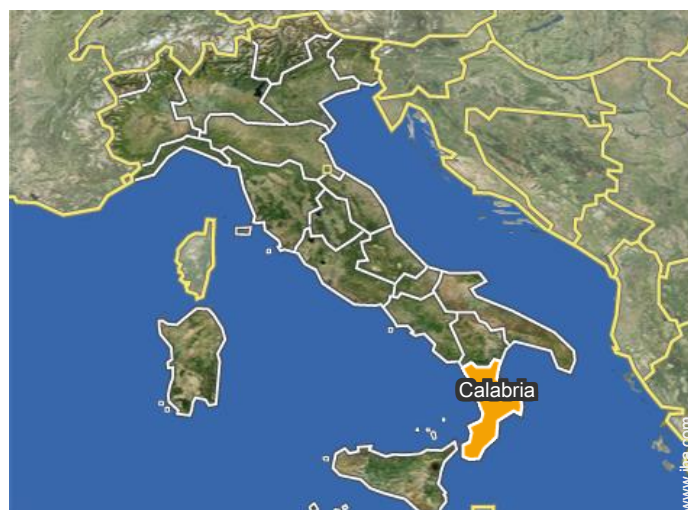

Ocean

Ocean

Ocean

Ocean

Location

Location & Access

GPS coordinates in degrees, minutes, seconds: Latitude 38°36'25"N - Longitude 15°51'41"E (Dwelling)

Address

→ Via Stazione, snc
89863 Joppolo

• Airport Lamezia Terme

→ Lamezia Terme, Catanzaro Province,
Calabria, Italy
→ Distance : 43,5mi.
→ Time : 45'

• Railroad station Ricadi

→ Ricadi, Vibo Valentia Province, Calabria,
Italy
→ Distance : 4.5mi.
→ Time : 5'

• Freeway (exit) Salerno/Reggio Calabria

→ Vibo Valentia, Vibo Valentia Province,
Calabria, Italy
→ Distance : 18.5mi.

→ Time : 40'

• Capo Vaticano : (4.5mi.)

• Tropea : (8.7mi.)

• Nicotera : (4.5mi.)

Contact