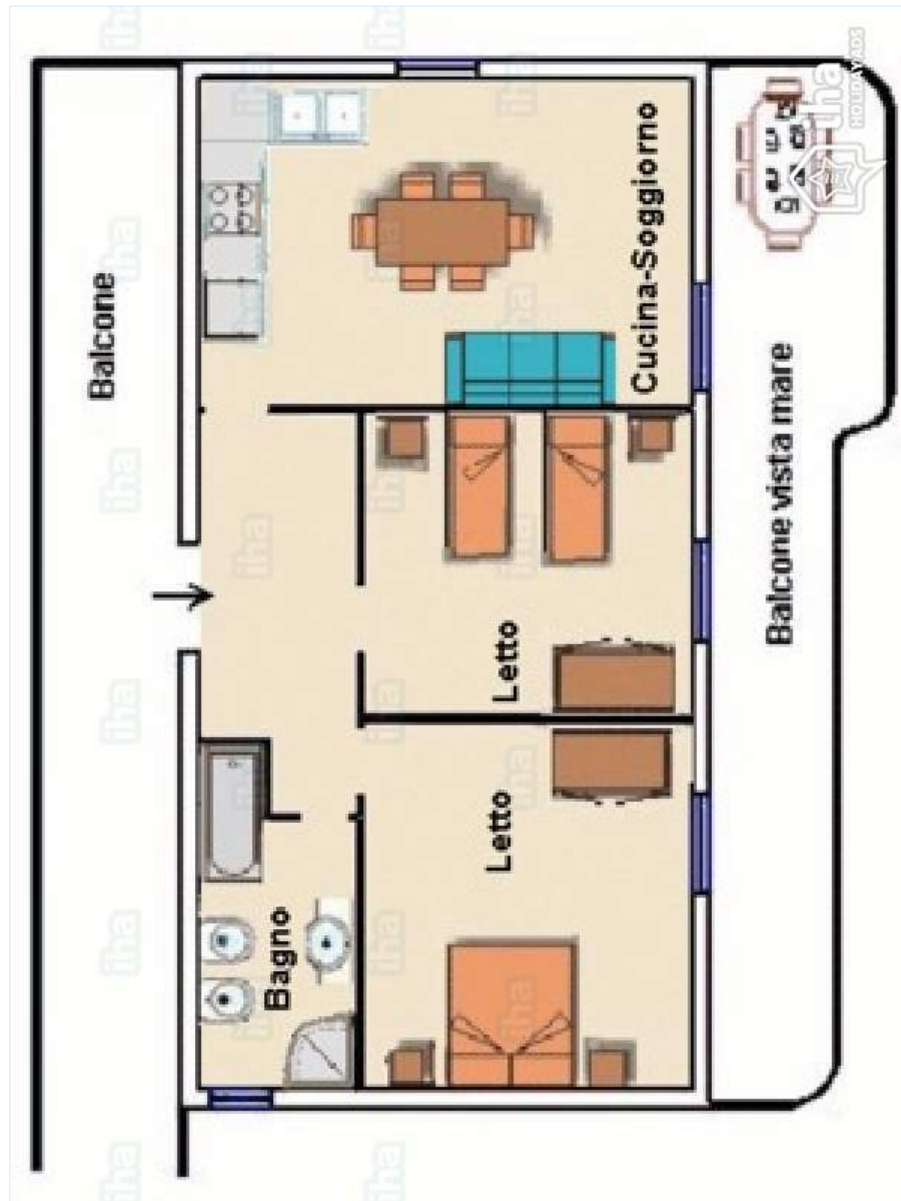

Interior

- **Receive up to :**
from 4 to 5 person(s) (2 adults, 3 kids)
- **Liveable floor area :**
750 Sq.ft.
- **Interior layout :**
2 bedroom(s), 1 bathroom, 1 shower room,
1 toilets, separate kitchen, dining room,
laundry room, patio
- **Sleeps - bed(s) :**
1 full bed(s), 1 sleeper sofa(s) 2 pers, 3 twin
bed(s), 1 baby cradle, 1 possible extra bed(s)
- **Guest facilities :**
T.V., cable/satellite, internet access, wifi,
wardrobe, Hanging wardrobe, safe deposit
box, hair dryer, fly screens, fully air-
conditioned, central heating, Drapes, Double
glazed, remote controlled gates
- **Appliances :**
Crockery/flatware, kitchen utensils, cafetiere,
electric espresso coffee maker, electric
kettle, juicer, gaz stove, oven, micro-wave
oven, extractor hood, refridgerator, deep
freeze, washing machine, iron, ironing board

bedroom

Floor plan

www.iha.com

Photo album - 1

garden/park view

Outside setting

bathroom

bedroom