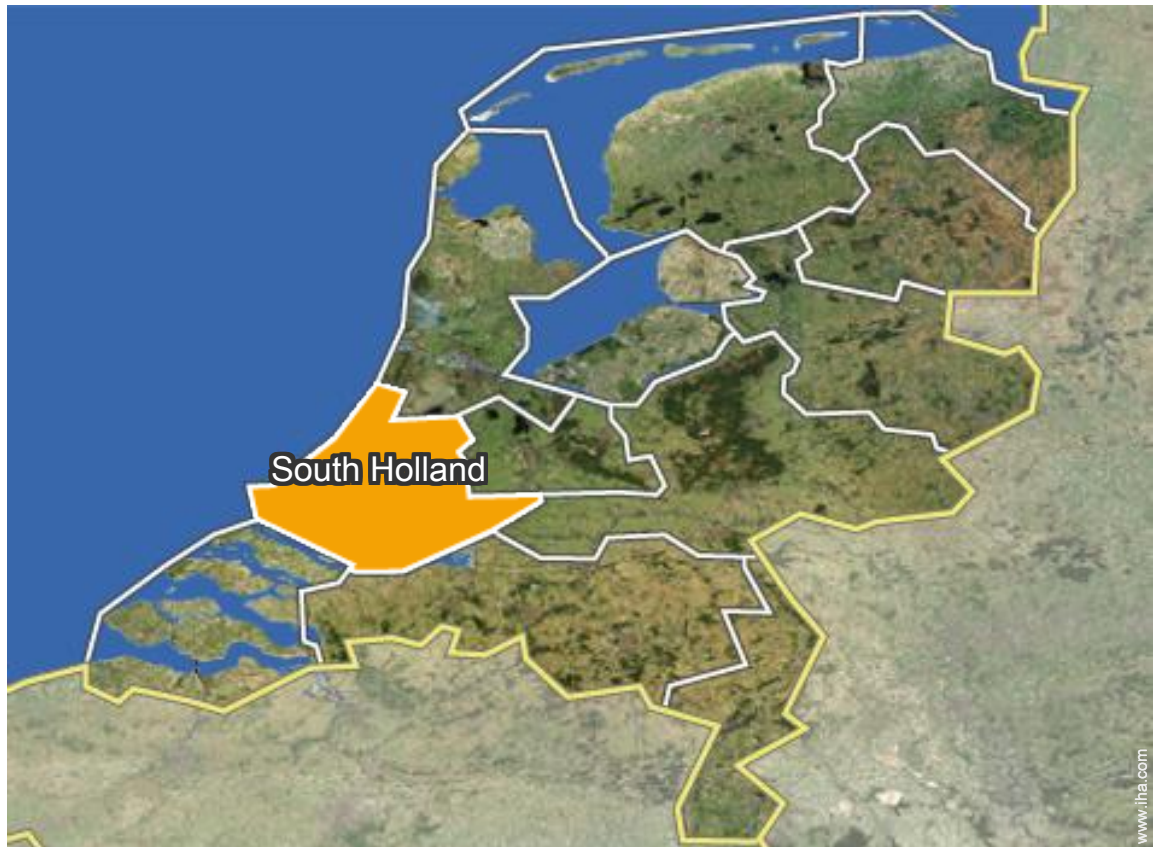

• Airport Schiphol

→ Amsterdam, North Holland, Netherlands
→ Distance : 31mi.
→ Time : 1h

- The Hague : (4.5mi.)
- Delft : (9mi.)
- Amsterdam : (40mi.)

Contact

Spoken languages

Location

Vacation rental Kijkduin - Netherlands "Kijkduinhuis"