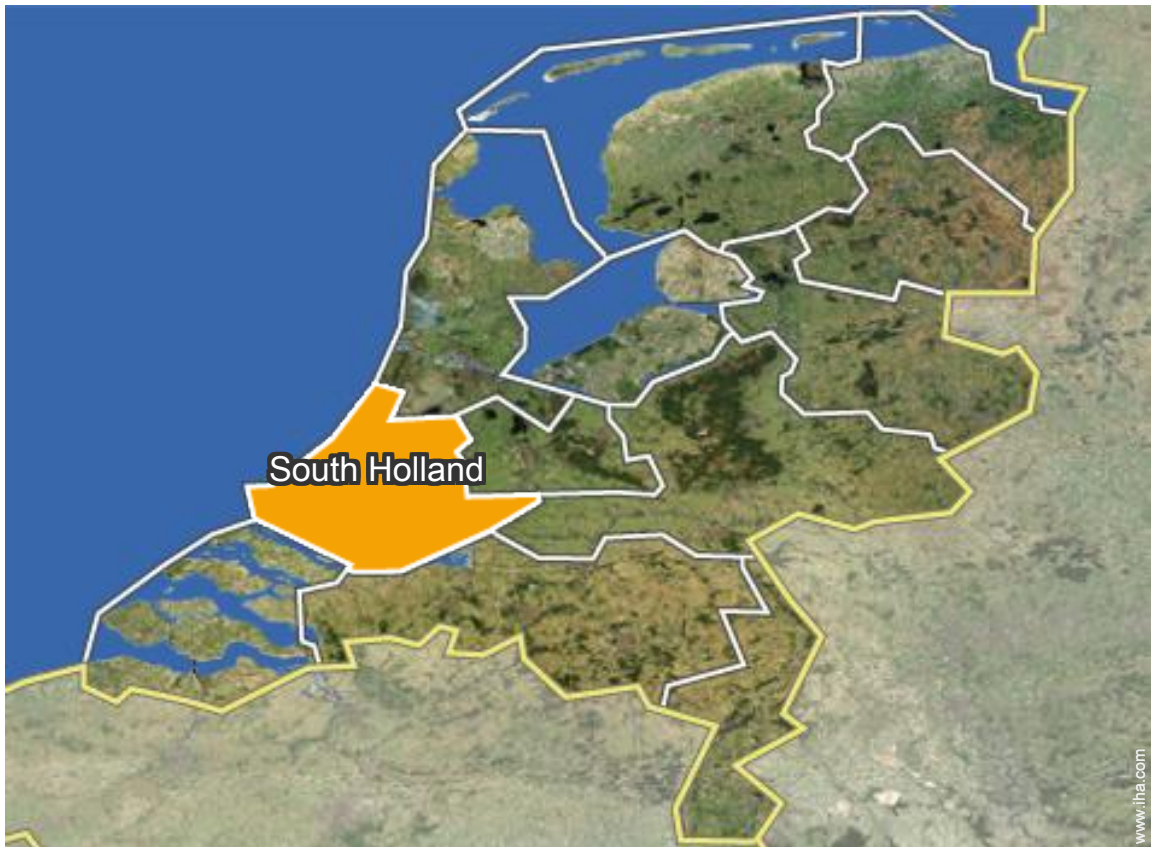

• Airport Schiphol

→ Amsterdam, North Holland, Netherlands  
→ Distance : 31mi.  
→ Time : 1h

- The Hague : (4.5mi.)
- Delft : (9mi.)
- Amsterdam : (40mi.)

Contact

Spoken languages

Location

Vacation rental  
Kijkduin - Netherlands  
"Kijkduinhuis"