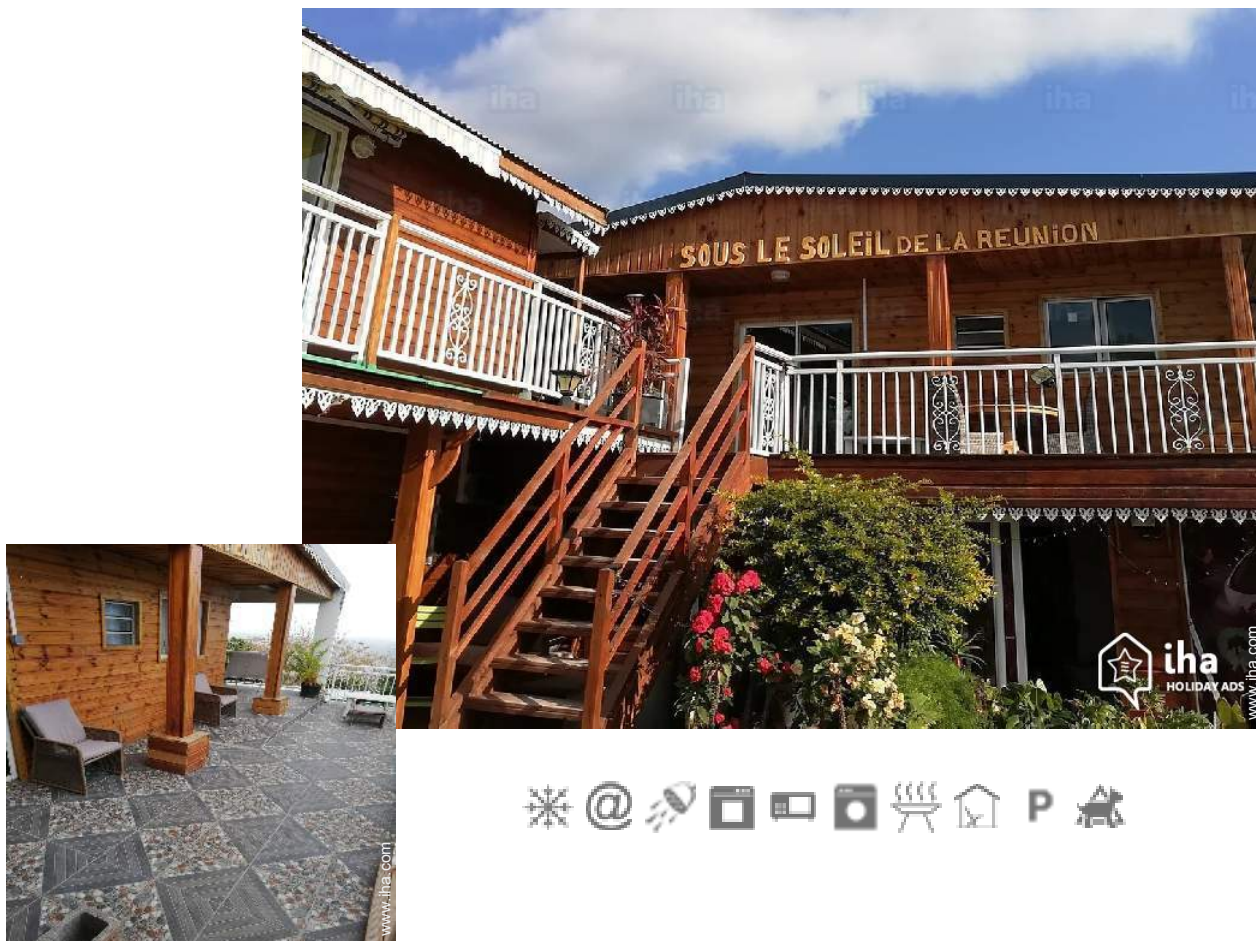

Vacation rental La Possession "Sous le soleil de la reunion"

For your holiday, internships, work.

Meublés de Tourisme

Case & Appartamenti per vacanze (1 Sun)

Apartment-Flat first floor, separate entrance, in(on) a(an) Apartment hotel

Setting : flourishing, characteristic

Capacity : from 2 to 12 person(s)

Bedroom(s) : 6

La Possession

Reunion Island

Advert No. 8499

Reservation : +262 (0) 262221056 (Reunion Island)

www.iha.com

>> VACATION HOMES

DIRECT BY OWNERS