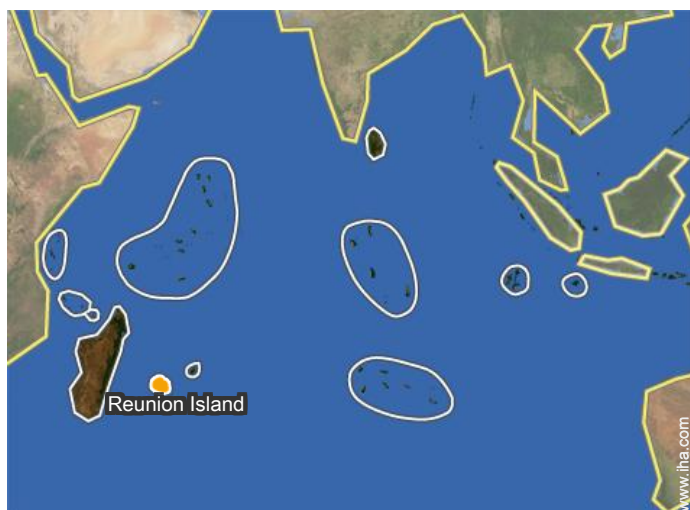

Location

Location & Access

" Not far from the town port, St Denis, St Paul, about 10-15 minutes. "

GPS coordinates in degrees, minutes, seconds: Latitude 20° 55'38"S - Longitude 55°20'55"E (Dwelling)

Address