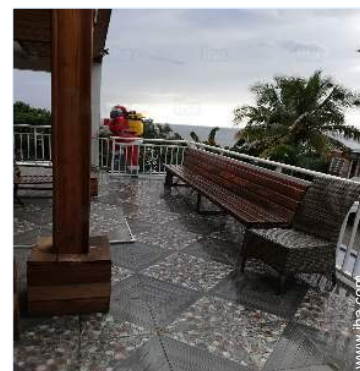

view from the terrace

Services

- **washing :**
  Sheets, Towels, Linen, Comforter(s), Comforter(s), Pillows
- **Single family home :**
  Cleaning on departure supplement (+$22*)

For your guidance

- **For your guidance**
  Kids welcome
  Pets accepted under certain conditions (ask the owner)
  Water : hot/cold
  Electricity supply : mains
- **Handicapped people welcome**
  Fitted out for the disabled : visually impaired