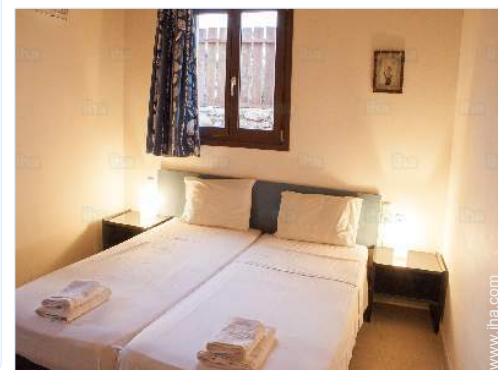

Vacation rental

Villa, detached, 1 floor, separate entrance, in(on) a(an) Private property

- **Ideal for all age groups, large families**
- **View :** panoramic, unobscured, sea/ocean, country side, village, fantastic sunset
- **Setting :** waterfront, suitable for a relaxing break

Assets

- **Swimming pool :**
  Private swimming pool, rectangular, cascading, illuminated, step ladder, outside shower
- **Parking :**
  Parking uncovered
- **baby equipment :**
  High chair, infant tub, baby potty, playpen, stroller

Benefits :
Direct access to the beach

Surroundings & location

Leisure

- **Leisure activities less than 12 miles :**
  Bathing, pedalo, scuba diving, Scuba diving (Standard diving dress), banana boat, jet ski, tennis, pathway/broadwalk, hiking, rappel, rock climbing, parascending, horse-drawn carriage, horse trekking, mini-golf
- **Supervised :**
  Riding school
- **Attractions and relaxation :**
  Bar/pub, restaurant, cellar and wine tasting

Surroundings

- **Locality :**
  Sea/ocean
  Sandy beach 990'
  Shingle beach 990'
  Rocky beach 0.5mi.
- **Amenities :**
  Village center 1.25mi.
  Bus stop / bus station 0.62mi.
  Scooter/motorbike hire 1.5mi.
  Car rental 1.5mi.
  Boat rental 1.5mi.
  Breadstore 1.5mi.
  Caterer 1.25mi.
  Local stores 1.25mi.
  Supermarket 0.93mi.
  Hairdressing salon 1.85mi.
  Internet cafe 1.85mi.
  Mail office 1.85mi.
  Bank 1.85mi.
  ATM 1.25mi.
  Drugstore 1.5mi.
  Doctor 1.85mi.
  Hospital 15.5mi.
  Dispensary 1.85mi.