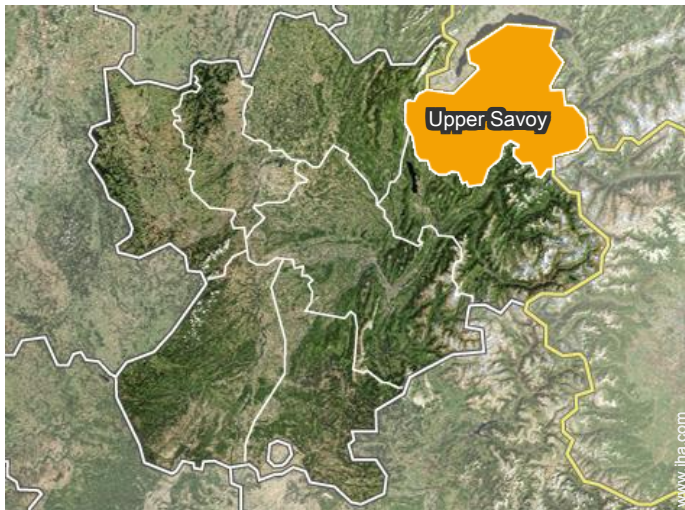

Location

Location & Access

" The campsite is located between Annecy and Albertville. Access by departmental road RD1508 then follow Lathuile Chief place "

GPS coordinates in degrees, minutes, seconds: Latitude 45°46'55"N - Longitude 6°12'16"E (Dwelling)