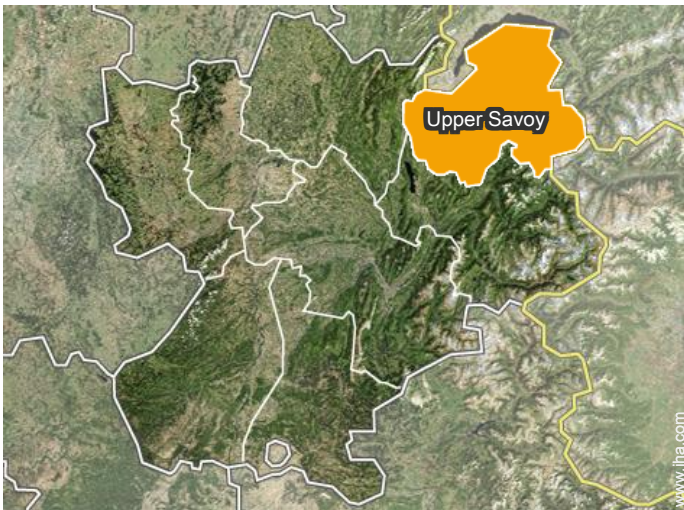

Location

Location & Access

" The campsite is located between Annecy and Albertville. Access by departmental road RD1508 then follow Lathuile Chief place "

GPS coordinates in degrees, minutes, seconds: Latitude 45°46'55"N - Longitude 6°12'16"E (Dwelling)