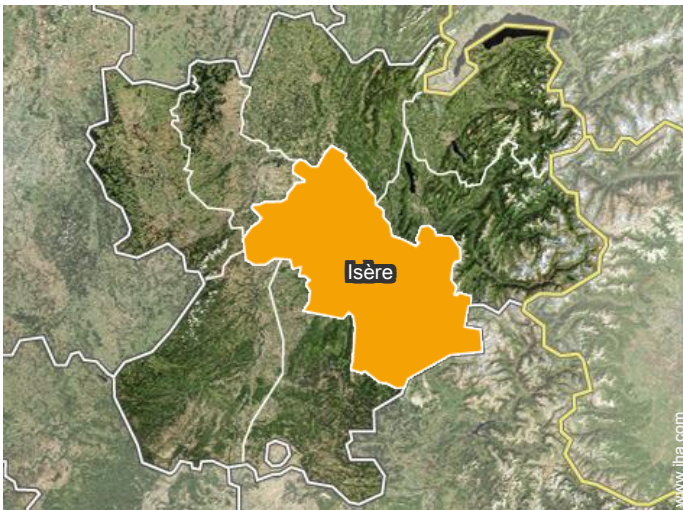

view from the apartment

view from the bedroom

view from the house

view from the house

view from the house

panorama

Mountain

Location

Location & Access

GPS coordinates in degrees, minutes, seconds: Latitude 45°14'37.69"N - Longitude 5°58'1.63"E ([Dwelling](#))

Address

→ Hameau de la Gorge
38190 Laval (Isère)

- Chambéry : (28mi.)
- Briançon : (81mi.)

• Railroad station Brignoud

→ Brignoud, Isère, Rhône Alpes, France
→ Distance : 7,5mi.
→ Time : 20'

- Grenoble : (15.5mi.)

Contact

Spoken languages

Vacation rental
Laval (Isère) - France
"Maison Layre"

7
[Book now](#)