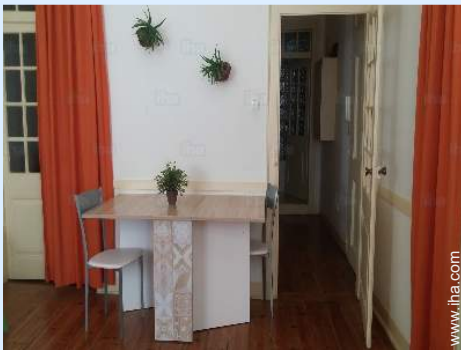

Vacation rental

Apartment-Flat 2nd floor in(on) a(an)
Apartment house/building 4 floors

- Ideal for all age groups, group
- View : pedestrianized street
- Setting : city, characteristic

"Featuring a balcony, the apartment is in an area where guests can engage in activities such as cycling and hiking. The apartment is composed of a dining area, a fully equipped kitchen, and 1 bathroom. A flat-screen TV with satellite channels and a Blu-ray player are offered."

Surroundings & location

City

Fishing

Festival

Culture

"Notícias Apartment is set in Lisbon, 300 metres from Chiado, 400 metres from Rossio, and 500 metres from Dona Maria II National Theatre."

Leisure

• Leisure activities less than 12 miles :

Bathing, pedalo, snorkelling, scuba diving, water skiing, jet ski, surfing, windsurfing, sailing, kite surfing, golf, tennis, squash, riding school, coastal/forest paths, rappel, mountain bike (path), boat trips, horse-drawn carriage, mini-golf, rollerblade/rollerskate (circuit), skate board (ramps), go-karting, RC modelling track, RC aeromodelling field, ten-pin bowling, paintball, fishing, fishing, spear fishing

• Attractions and relaxation :

Bar/pub, discotheque, restaurant, movie theater, open air summer movie theater, karaoke, park and garden, leisure park, zoo/animal park, sea world, exhibition center, art gallery, historical site, museum, theater, opera house, festivals, antiques & bric-a-brac, local craftstore, cellar and wine tasting, casino, race track, thermal baths, thalassotherapy center, sauna, health spa, beauticians, fitness center

Surroundings

• Locality :

Ice skating rink
Heated swimming pool
Sea/ocean 3mi.
Sandy beach 3mi.
Public swimming pool
Public tennis court
9 hole golf course
Flying clubs
Windsurfing spots
Surfing spots
River 990'
Forest 25mi.
Marina 3mi.
Slipway
Jetski slipway

• Amenities :

Downtown <165'
Bus stop / bus station 330'
Subway station 330'
Streetcar system 330'
Bus pick up point beach 660'
Bike/mountain bike hire
Scooter/motorbike hire
Car rental
Boat rental
Scuba diving material hire
Household linens for hire/laundry services 330'
Breadstore 165'

Local stores <165'
Supermarket 660'
High class retailers 165'
Hairdressing salon 165'
Internet cafe
Mail office 330'
Bank 330'
ATM 330'
Drugstore 330'
Doctor
Hospital