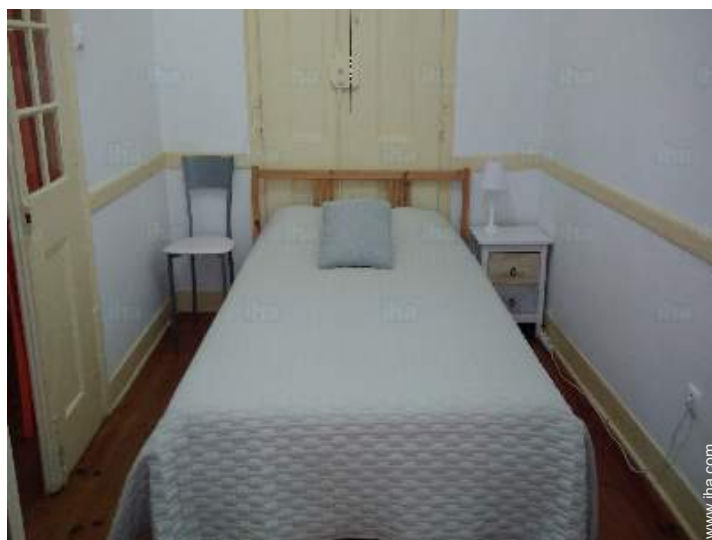

### Interior

- Receive up to :  
from 1 to 6 person(s) (4 adults, 2 kids)
- Interior layout :  
3 Room(s), 2 bedroom(s), 1 bathroom, 1 toilets, sitting room 130 Sq.ft., separate kitchen, dining area
- Sleeps - bed(s) :  
2 full bed(s), 1 sleeper sofa(s) 2 pers
- Guest facilities :  
T.V., DVD player, t.v points, wardrobe, cupboard, Hanging wardrobe, hair dryer, mobile cool air fan, electric heating, Drapes, Blinds, Double glazed
- Appliances :  
Crockery/flatware, kitchen utensils, electric coffee maker, toaster, gaz stove, oven, micro-wave oven, refridgerator, deep freeze, washing machine, vacuum cleaner, iron, ironing board

### For your guidance

- For your guidance  
Kids welcome  
Water : hot/cold  
Local voltage supply : 220-240V / 50Hz

large bedroom

Photo album - 1

sitting room

Guest facilities and furnishings

bedroom

large bedroom

Photo album - 2

large bedroom

bathroom

kitchen

kitchen

balcony