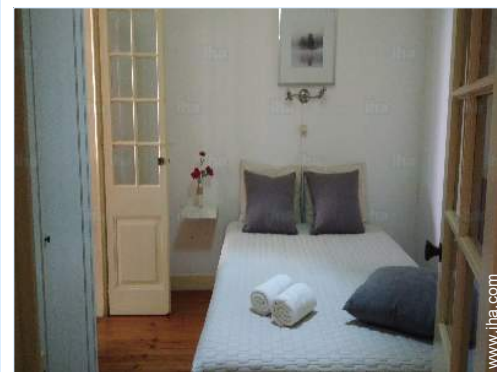

Vacation rental

Apartment-Flat 2nd floor in(on) a(an)
Apartment house/building 4 floors

- Ideal for all age groups, group
- View : pedestrianized street
- Setting : city, characteristic

"Featuring a balcony, the apartment is in an area where guests can engage in activities such as cycling and hiking. The apartment is composed of a dining area, a fully equipped kitchen, and 1 bathroom. A flat-screen TV with satellite channels and a Blu-ray player are offered."

Surroundings & location

City

Fishing

Festival

Culture

"Notícias Apartment is set in Lisbon, 300 metres from Chiado, 400 metres from Rossio, and 500 metres from Dona Maria II National Theatre."

Leisure

• Leisure activities less than 12 miles :

Bathing, pedalo, snorkelling, scuba diving, water skiing, jet ski, surfing, windsurfing, sailing, kite surfing, golf, tennis, squash, riding school, coastal/forest paths, rappel, mountain bike (path), boat trips, horse-drawn carriage, mini-golf, rollerblade/rollerskate (circuit), skate board (ramps), go-karting, RC modelling track, RC aeromodelling field, ten-pin bowling, paintball, fishing, fishing, spear fishing

• Attractions and relaxation :

Bar/pub, discotheque, restaurant, movie theater, open air summer movie theater, karaoke, park and garden, leisure park, zoo/animal park, sea world, exhibition center, art gallery, historical site, museum, theater, opera house, festivals, antiques & bric-a-brac, local craftstore, cellar and wine tasting, casino, race track, thermal baths, thalassotherapy center, sauna, health spa, beauticians, fitness center

Surroundings

• Locality :