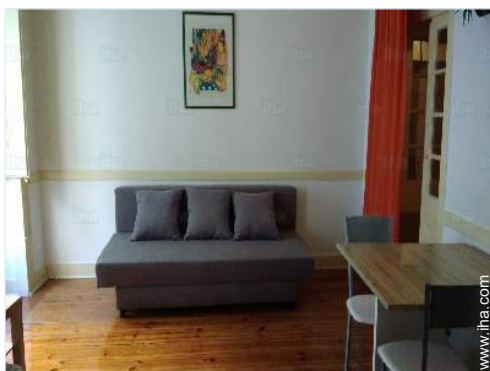

sitting room