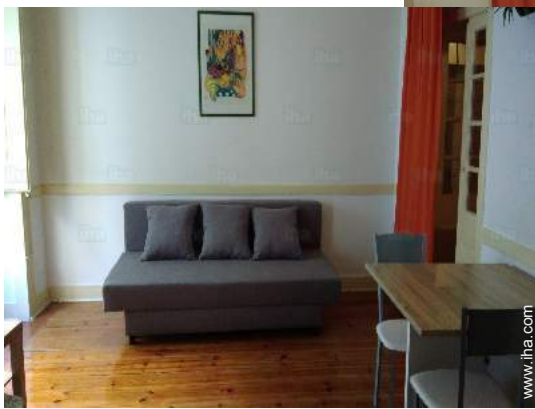

Vacation rental Lisbon "Bairro Alto"

Misericordia is an excellent choice among tourists that are interested in seeing amazing historical monuments, meeting lovely people and eating well.

Apartment-Flat 2nd floor in(on) a(an)
Apartment house/building 4 floors

Setting : city, characteristic

Capacity : from 1 to 6 person(s)

Bedroom(s) : 2

Room(s) : 3

Lisbon - Lisbon District - Lisbon and Tagus Valley
Portugal

Advert No. 71681

www.iha.com

>> VACATION HOMES

DIRECT BY OWNERS