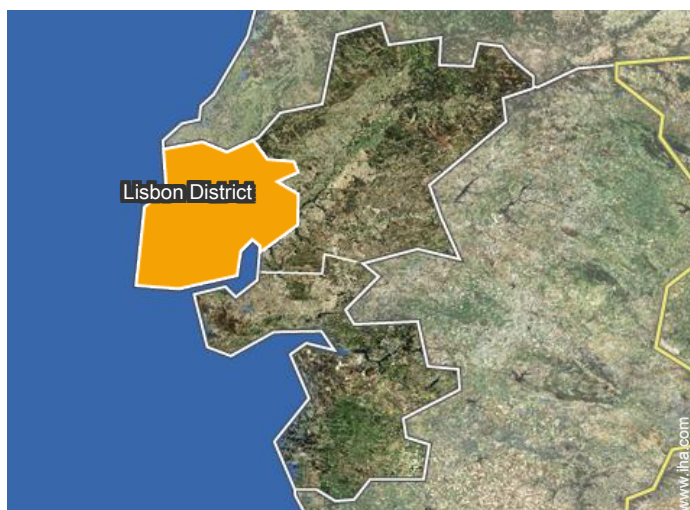

### Location

### Location & Access

" The nearest airport is Humberto Delgado Airport, 7 km from the property. You can reach Notícias Apartment by metropolitan. "

 GPS coordinates in degrees, minutes, seconds: Latitude 38°42'45"N - Longitude 9° 8'39"W (Dwelling)