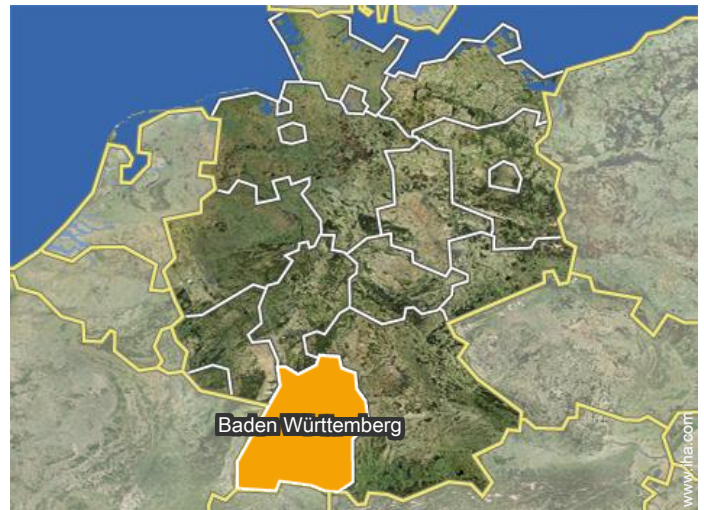

Floor plan

Photo album - 1

Photo album - 2

Winter

aerial view

seaside pursuits nearby

Location

Location & Access

GPS coordinates in degrees, minutes, seconds: Latitude 48°25'2"N - Longitude 8°26'32"E (Dwelling)

Address

→ obere Schulstraße 32
72290 Lossburg

• Freeway (exit) Rastatt

→ Rastatt, Karlsruhe Region, Baden
Württemberg, Germany
→ Distance : 40mi.
→ Time : 1h

• Freeway (exit) Horb

→ Horb am Neckar, Karlsruhe Region,
Baden Württemberg, Germany
→ Distance : 11,2mi.
→ Time : 15'

• Railroad station Lossburg

→ Lossburg, Karlsruhe Region, Baden
Württemberg, Germany
→ Distance : 0.5mi.