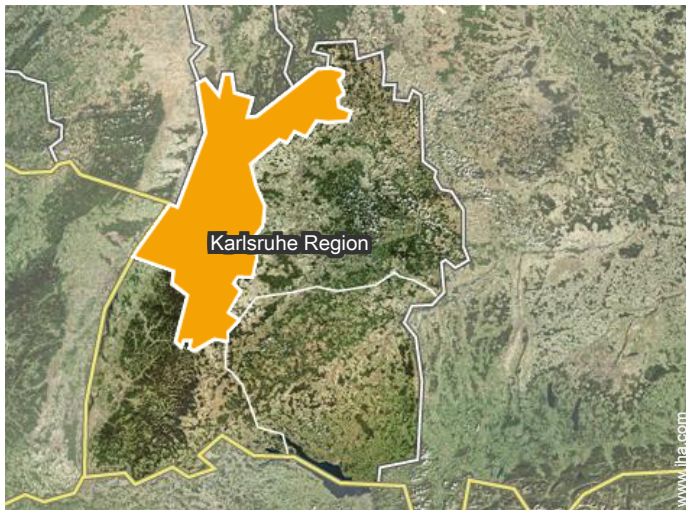

Floor plan

Photo album - 1

Photo album - 2

Winter

aerial view

seaside pursuits nearby

Location

Location & Access

GPS coordinates in degrees, minutes, seconds: Latitude 48°25'2"N - Longitude 8°26'32"E (Dwelling)

Address

→ obere Schulstraße 32
72290 Lossburg

• Freeway (exit) Rastatt

→ Rastatt, Karlsruhe Region, Baden
Württemberg, Germany
→ Distance : 40mi.
→ Time : 1h

• Freeway (exit) Horb

→ Horb am Neckar, Karlsruhe Region,
Baden Württemberg, Germany
→ Distance : 11,2mi.
→ Time : 15'

• Railroad station Lossburg

→ Lossburg, Karlsruhe Region, Baden
Württemberg, Germany
→ Distance : 0.5mi.