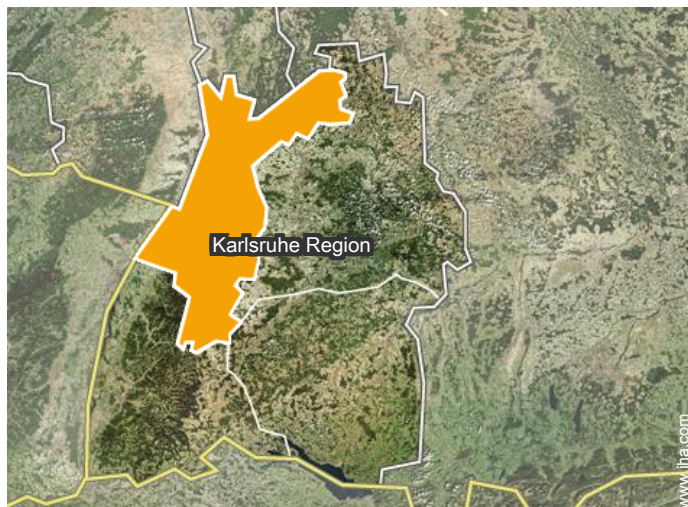

Floor plan

Photo album - 1

Photo album - 2

Winter

aerial view

seaside pursuits nearby

Location

Location & Access

GPS coordinates in degrees, minutes, seconds: Latitude 48°25'2"N - Longitude 8°26'32"E (Dwelling)

Address

→ obere Schulstraße 32
72290 Lossburg

• Freeway (exit) Rastatt

→ Rastatt, Karlsruhe Region, Baden
Württemberg, Germany

→ Distance : 40mi.

→ Time : 1h

• Freeway (exit) Horb

→ Horb am Neckar, Karlsruhe Region,
Baden Württemberg, Germany

→ Distance : 11,2mi.

→ Time : 15'

• Railroad station Lossburg

→ Lossburg, Karlsruhe Region, Baden
Württemberg, Germany

→ Distance : 0.5mi.

→ Time : 15'

• Freudenstadt : (4.5mi.)

• Baden Baden : (25mi.)

• Freiburg im Breisgau : (46,5mi.)

Contact

Spoken
languages

Vacation rental
 Karlsruhe Region - Baden Württemberg
"Haus-marcella"