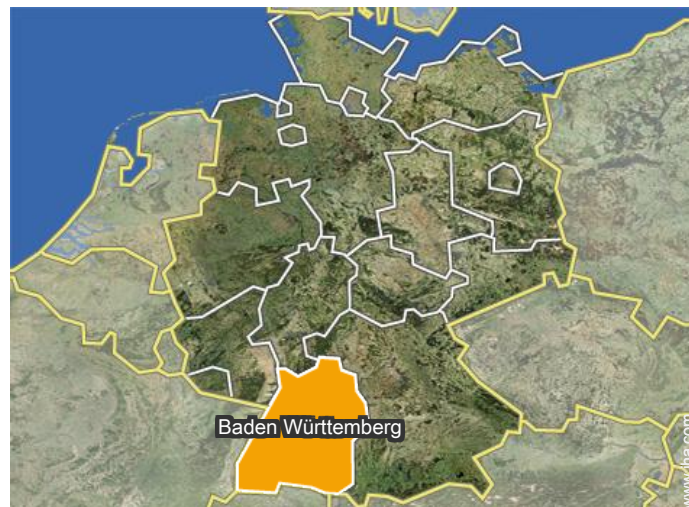

Floor plan

Photo album - 1

Photo album - 2

Winter

aerial view

seaside pursuits nearby

Location

Location & Access

GPS coordinates in degrees, minutes, seconds: Latitude 48°25'2"N - Longitude 8°26'32"E (Dwelling)

Address

→ obere Schulstraße 32
72290 Lossburg

• Freeway (exit) Rastatt

→ Rastatt, Karlsruhe Region, Baden
Württemberg, Germany

→ Distance : 40mi.

→ Time : 1h

• Freeway (exit) Horb

→ Horb am Neckar, Karlsruhe Region,
Baden Württemberg, Germany

→ Distance : 11,2mi.

→ Time : 15'

• Railroad station Lossburg

→ Lossburg, Karlsruhe Region, Baden
Württemberg, Germany