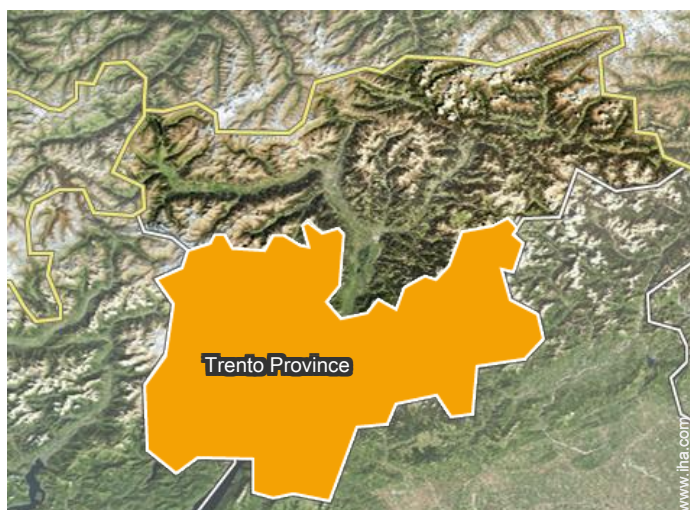

infants bedroom

Location

Location & Access

" Near Pinzolo reachable by Orio aeropoti, verona. malpensa. Motorway Milano-Venezia "

 GPS coordinates in degrees, minutes, seconds: Latitude 46°13'8"N - Longitude 10°49'26"E (Dwelling)