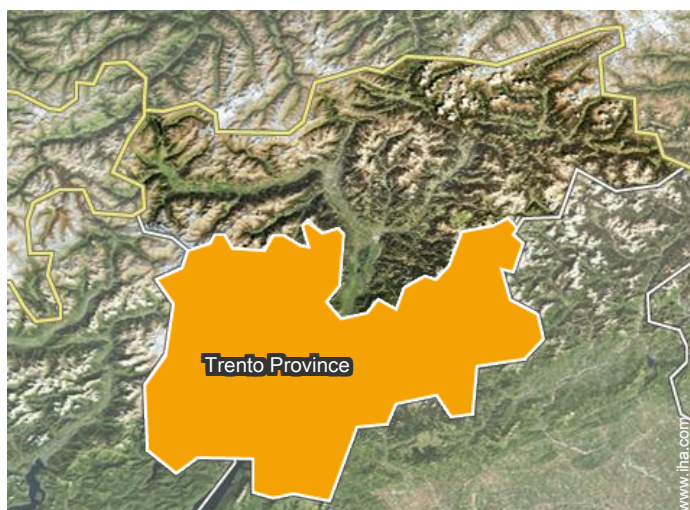

## Location

## Location & Access

" Near Pinzolo reachable by Orio aeropoti, verona. malpensa. Motorway Milano-Venezia "

 GPS coordinates in degrees, minutes, seconds: Latitude 46°13'8"N - Longitude 10°49'26"E (Dwelling)