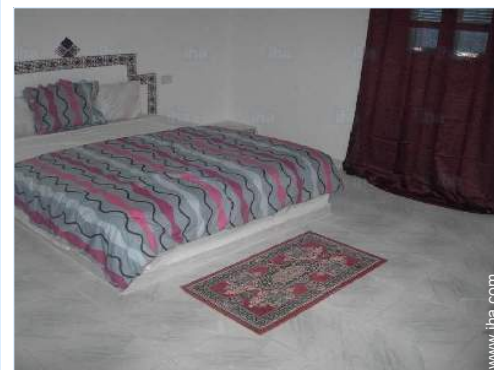

Sleeps - bed(s)