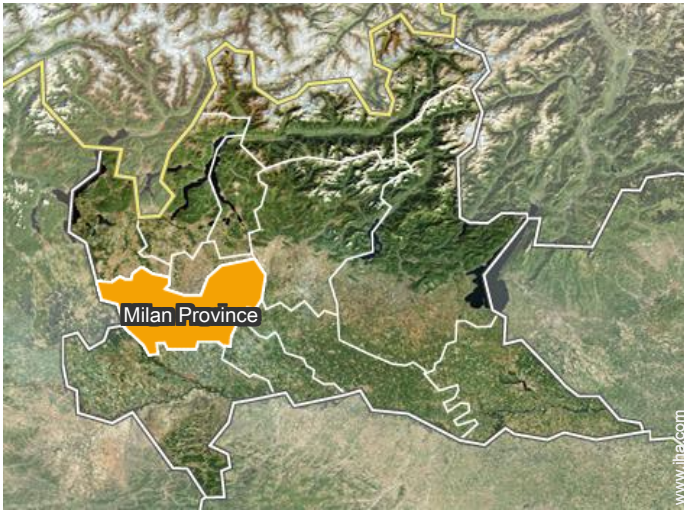

Address

→ Via Ogliari,10
20100 Milan

● [Airport Milan Linate](#)

→ Milan, Milan Province, Lombardy, Italy
→ Distance : 2.5mi.
→ Time : 20'

● [Railroad station Milano Centrale](#)

→ Milan, Milan Province, Lombardy, Italy
→ Time : 15'

● [Freeway \(exit\) A50 Assago](#)

→ Assago, Milan Province, Lombardy, Italy
→ Distance : 3mi.
→ Time : 30'

- Assago : (3mi.)
- Pavia : (21mi.)

Spoken languages

Location

Vacation rental Milan Province - Lombardy "Chiesa Rossa"