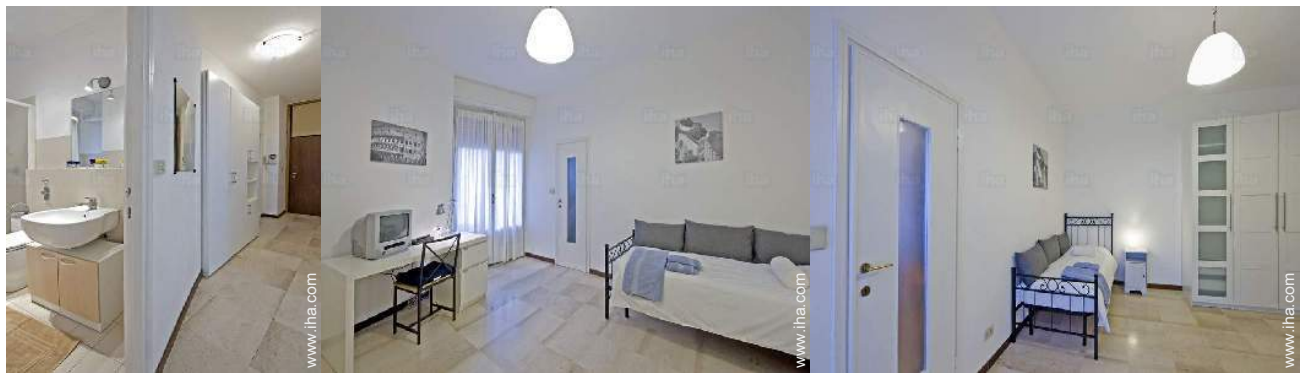

full bed(s)

twin bed(s)

Interior

- **Receive up to :**
from 1 to 4 person(s) (2 adults, 2 kids)
- **Liveable floor area :**
650 Sq.ft.
- **Interior layout :**
5 Room(s), 3 bedroom(s), 1 shower room, 1 toilets, separate kitchen
- **Sleeps - bed(s) :**
1 full bed(s), 2 twin bed(s)
- **Guest facilities :**
Elevator, T.V., DVD player, wardrobe, hair dryer, fly screens, central heating, Drapes, Rolling shutters, digipad entry gates
- **Appliances :**
Crockery/flatware, kitchen utensils, cafetiere, gaz stove, oven, extractor hood, refridgerator, deep freeze, dish washer, washing machine, iron, ironing board

kitchen

Photo album - 2

kitchen

shower room

toilets

Interior layout

Interior layout and facilities

Interior layout and facilities