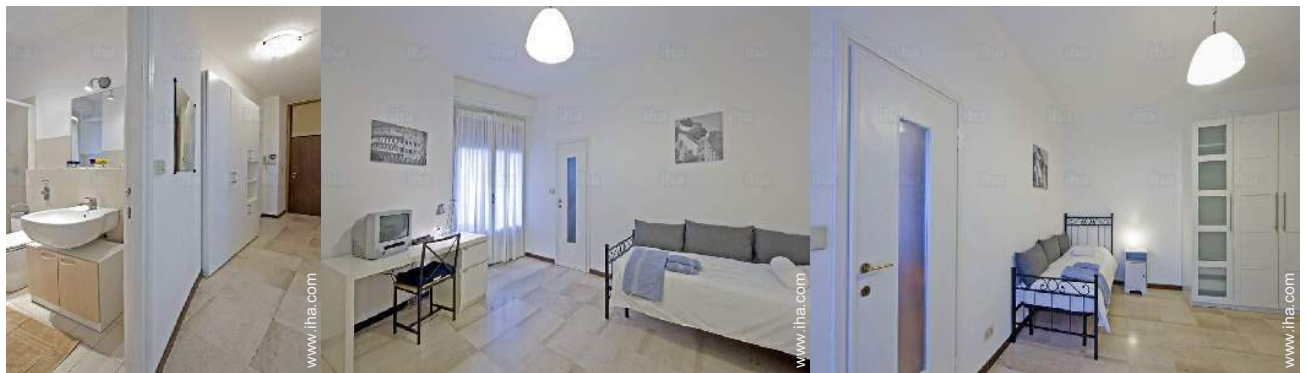

full bed(s)

full bed(s)

twin bed(s)

Interior

- **Receive up to :**
from 1 to 4 person(s) (2 adults, 2 kids)
- **Liveable floor area :**
650 Sq.ft.
- **Interior layout :**
5 Room(s), 3 bedroom(s), 1 shower room, 1 toilets, separate kitchen
- **Sleeps - bed(s) :**
1 full bed(s), 2 twin bed(s)
- **Guest facilities :**
Elevator, T.V., DVD player, wardrobe, hair dryer, fly screens, central heating, Drapes, Rolling shutters, digipad entry gates
- **Appliances :**
Crockery/flatware, kitchen utensils, cafetiere, gaz stove, oven, extractor hood, refridgerator, deep freeze, dish washer, washing machine, iron, ironing board

kitchen

Photo album - 2

kitchen

shower room

toilets

Interior layout

Interior layout and facilities

Interior layout and facilities