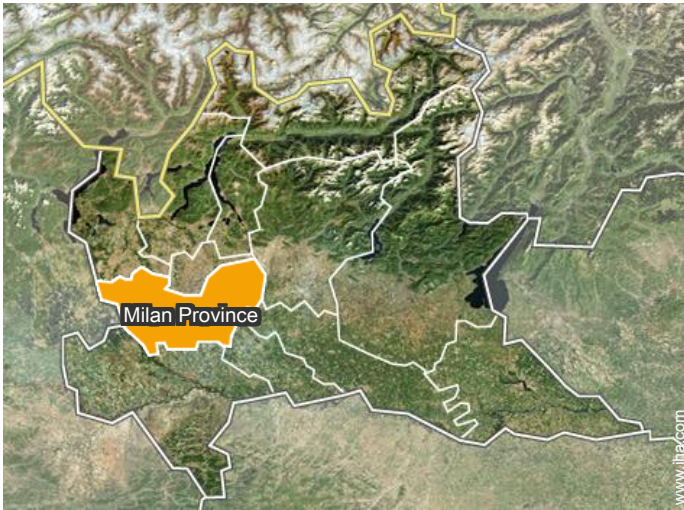

Interior layout and facilities

Interior layout and facilities

Interior layout and facilities

Location

Vacation rental Milan Province - Lombardy "Chiesa Rossa"

8

[Book now](#)

Availability calendar - from : november 2017