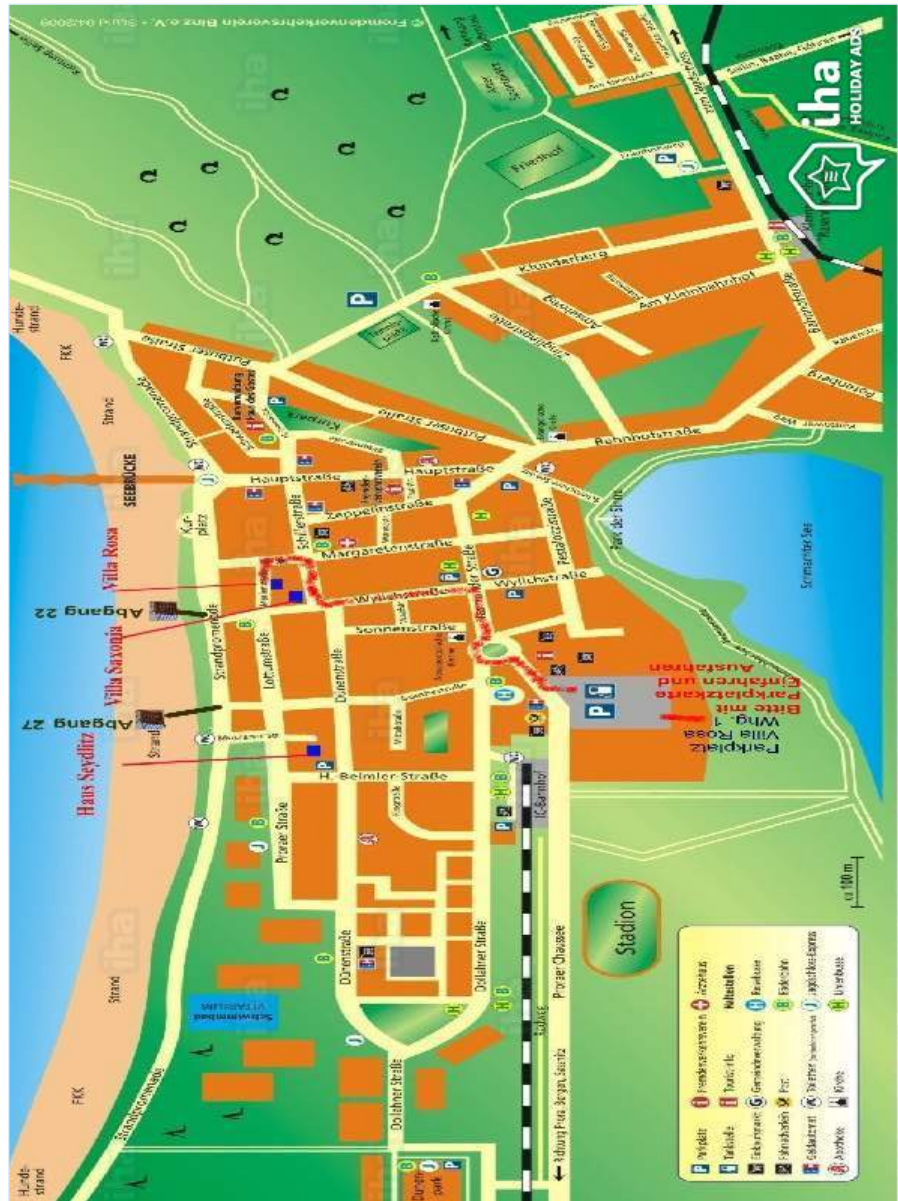

Advert No. 15430

www.iha.com

>> VACATION HOMES

DIRECT BY OWNERS

Floor plan

www.ihaholidayads.com

Photo album - 1

General

Location & Access

" Car travel via A20 or by train... "

 GPS coordinates in degrees, minutes, seconds: Latitude 54°24'11"N - Longitude 13°36'38"E (Dwelling)

Address

→ Marienstrasse 1
Villa Rosa
18609 Ostseebad Binz

• Freeway (exit) A20

→ Greifswald, Mecklenburg Western Pomerania, Germany
→ Distance : 31mi.
→ Time : 50'

• Railroad station Ostseebad Binz

→ Ostseebad Binz, Mecklenburg Western Pomerania, Germany
→ Distance : 0.5mi.
→ Time : 10'