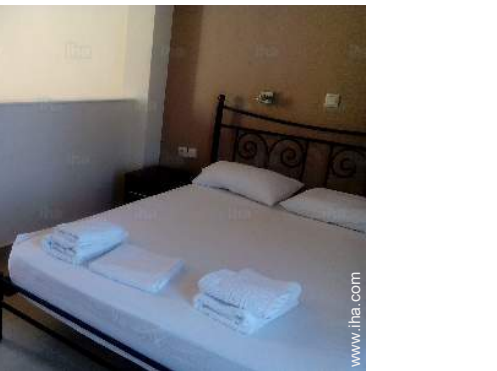

### Interior

- **Receive up to :**  
from 2 to > 30 person(s)
- **Interior layout :**  
2 Room(s), 2 bedroom(s), bathroom, living room
- **Sleeps - bed(s) :**  
1 full bed(s), 1 bunk beds, 1 sleeper sofa(s)  
1 pers
- **Guest facilities :**  
T.V., hi-fi system, wifi, wardrobe, fly screens, partly air-conditioned, Rolling shutters
- **Appliances :**  
Kitchen utensils, meat broiler, electric stove, oven, mini-oven, extractor hood, deep freeze

bedroom

Kid's room

bathroom

Apartment-Flat

Apartment-Flat

the apartment

the apartment