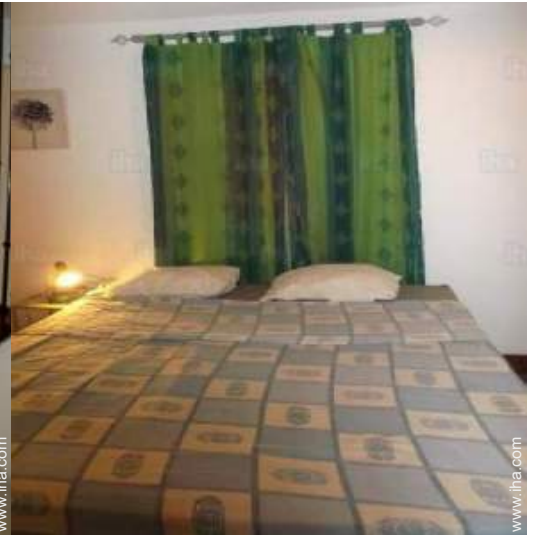

Photo album - 1