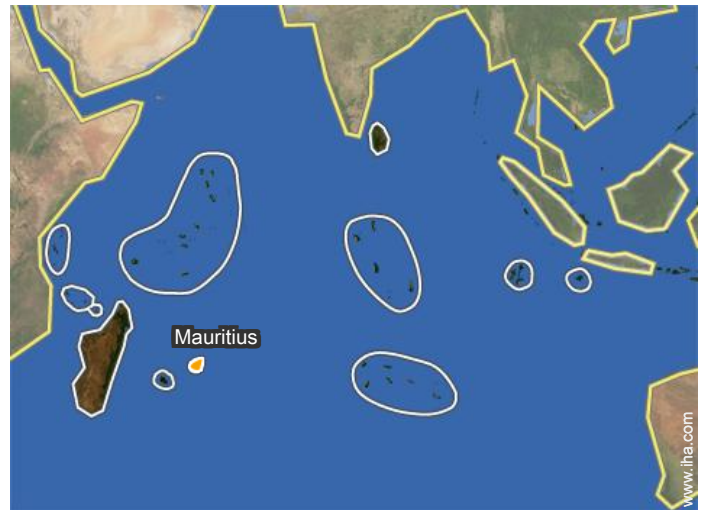

sitting room

yard table(s)

bathing

## Location

## Location & Access

" Located north of Mauritius, Péreybère, near bus stop, quiet and secure. "

GPS coordinates in degrees, minutes, seconds: Latitude 19°59'24"S - Longitude 57°36'13"E (Dwelling)