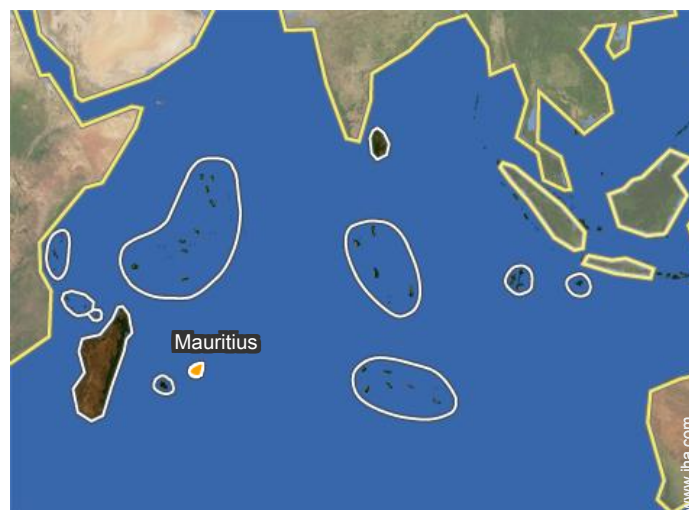

## Location

## Location & Access

" Located north of Mauritius, Péreybère, near bus stop, quiet and secure. "

 GPS coordinates in degrees, minutes, seconds: Latitude 19°59'24"S - Longitude 57°36'13"E (Dwelling)