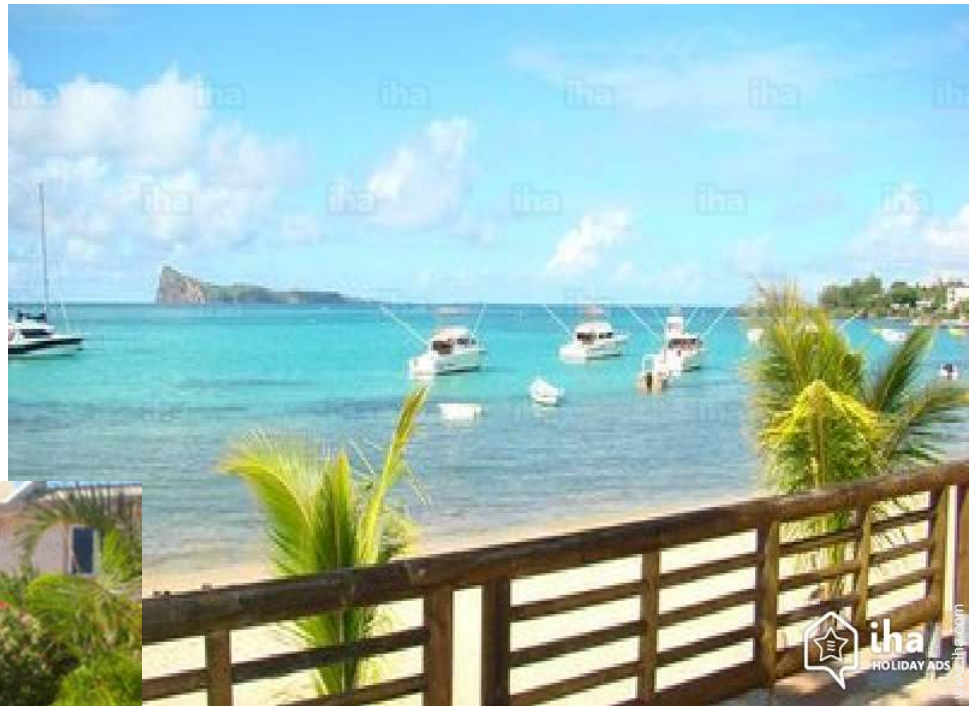

# Vacation rental Pereybere "Résidence du Récif"

Small house to rent located in the North of Mauritius on PEREYBERE BAIN BOEUF.

**Stone-Built House**, detached, 1 floor, separate entrance, in(on) a(an) Private property