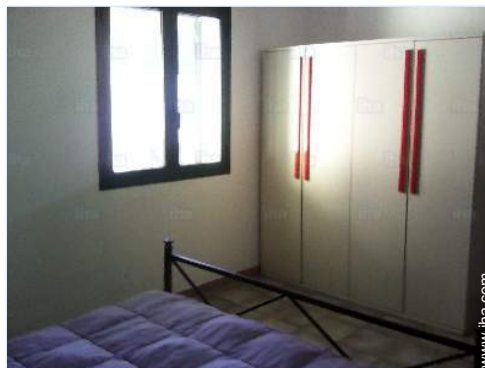

Interior

- **Receive up to :**
  from 2 to 5 person(s) (2 adults, 3 kids)
- **Liveable floor area :**
  650 Sq.ft.
- **Interior layout :**
  2 Room(s), 2 bedroom(s), 1 bathroom, 1 shower room, 1 toilets, separate kitchen, dining room, cosy nook, veranda
- **Sleeps - bed(s) :**
  1 full bed(s), 1 bunk beds, 1 sleeper sofa(s)
  1 pers, 1 baby cradle, 1 possible extra bed(s)
- **Guest facilities :**
  T.V., wardrobe, hair dryer, Blinds, Double glazed
- **Appliances :**
  Crockery/flatware, kitchen utensils, cafetiere, gaz stove, oven, refridgerator, washing machine, iron, ironing board

Exterior

- **Ground surface :**
  < 1,076 Sq.ft.
- **Outside accommodation :**
  Lanai 160 Sq.ft.
- **Outside setting :**
  Private courtyard 270 Sq.ft.
- **Outside amenities :**
  BBQ, yard table(s), 6 yard seat(s), outside shower facilities

Services

- **washing :**
  Sheets supplement (1 X / per week +$35*),
  Towels supplement (1 X / per week +$35*),
  Linen, Comforter(s), Comforter(s), Pillows
- **Single family home :**
  Cleaning on departure supplement (+$59*),
  Parking