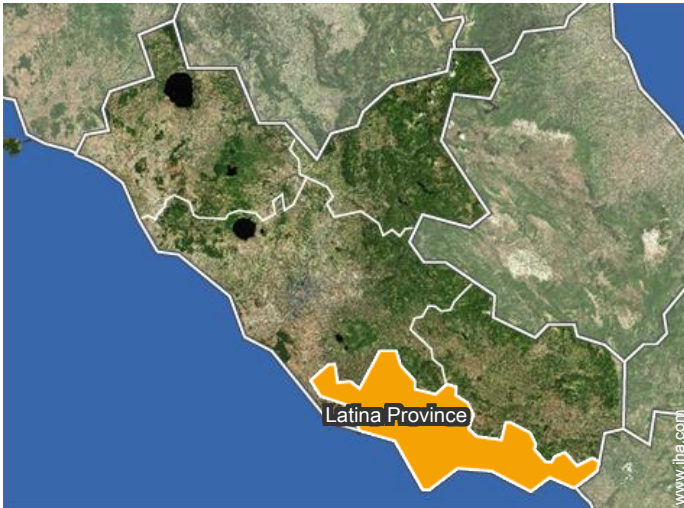

Outside setting

private courtyard

Location

Location & Access

" You will find Prossedi by taking the A1 highway towards Naples. Exit Ferentino. Drive towards Latina until you see the sign Prossedi. "

GPS coordinates in degrees, minutes, seconds: Latitude 41°31'0"N - Longitude 13°15'48"E (Dwelling)

Address

→ Via Roma 51
04010 Prossedi

• Airport Rome Fiumicino

→ Rome, Rome Province, Latium (Lazio),
Italy
→ Distance : 77,5mi.

- Priverno : (4.5mi.)
- Terracina : (15.5mi.)
- Sabaudia : (20mi.)

Contact

Spoken
languages