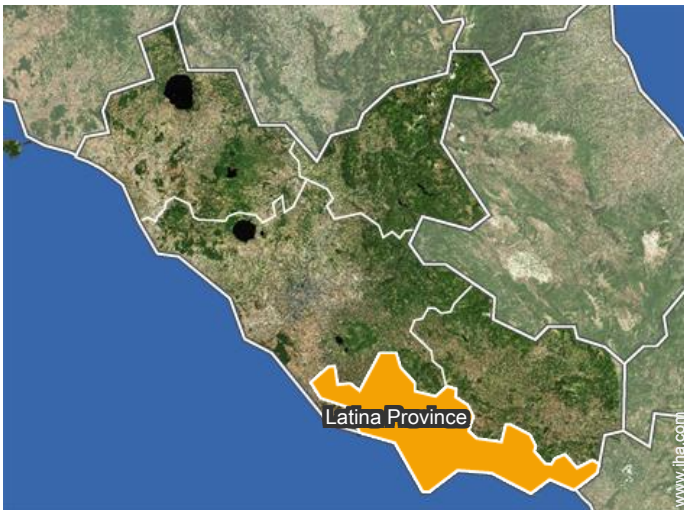

Outside setting

private courtyard

Location

Location & Access

" You will find Prossedi by taking the A1 highway towards Naples. Exit Ferentino. Drive towards Latina until you see the sign Prossedi. "

GPS coordinates in degrees, minutes, seconds: Latitude 41°31'0"N - Longitude 13°15'48"E (Dwelling)

Address

→ Via Roma 51
04010 Prossedi

• Airport Rome Fiumicino

→ Rome, Rome Province, Latium (Lazio),
Italy
→ Distance : 77,5mi.

- Priverno : (4.5mi.)
- Terracina : (15.5mi.)
- Sabaudia : (20mi.)

Contact

Spoken
languages