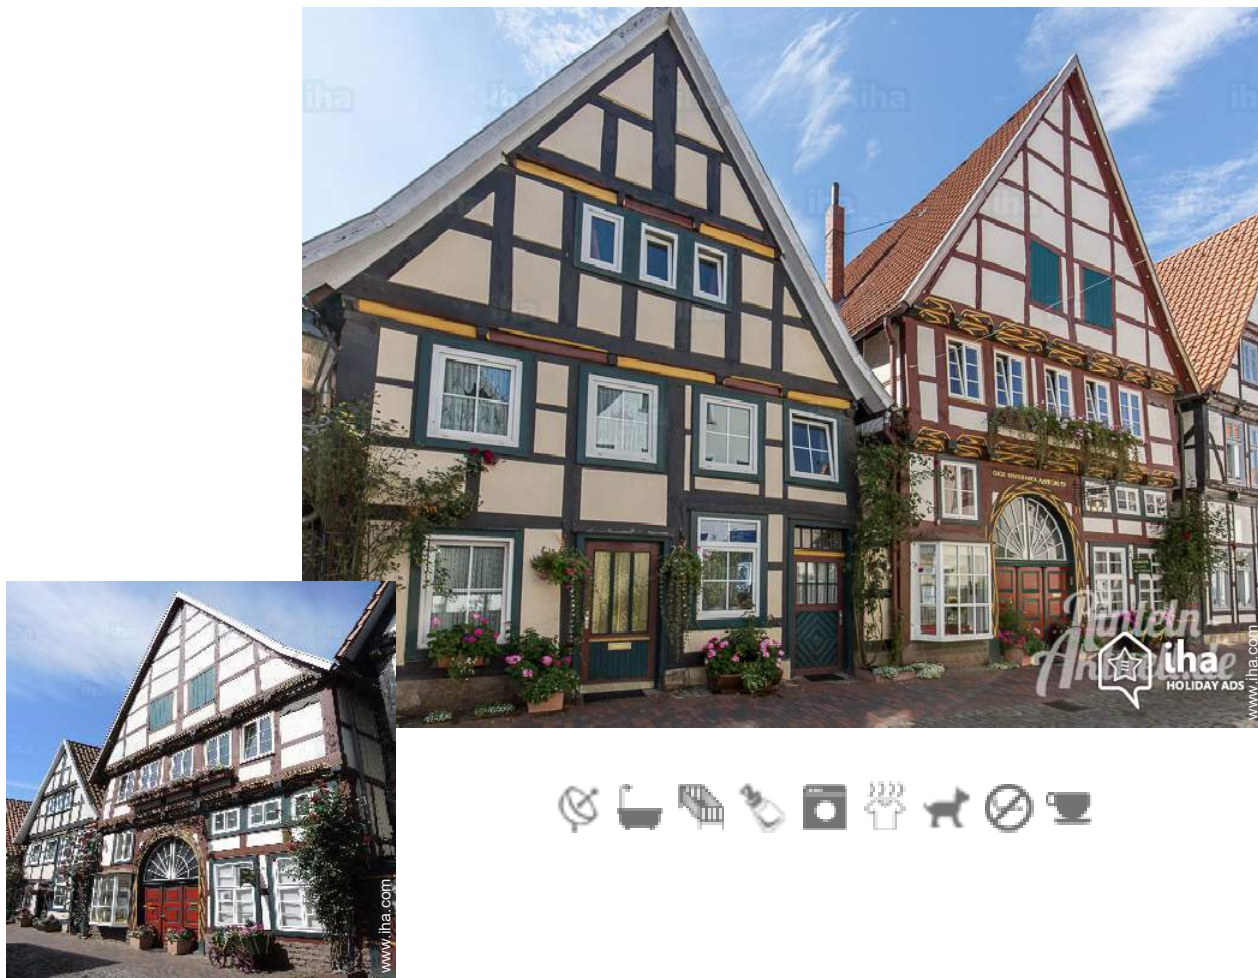

# Vacation rental Rinteln "Ackerbürgerhaus"

**Apartment-Flat** 3rd floor, separate entrance, in(on) a(an) Charming Main Farm House 2 floors

Setting : ancient

Capacity : from 2 to 4 person(s)

Bedroom(s) : 1