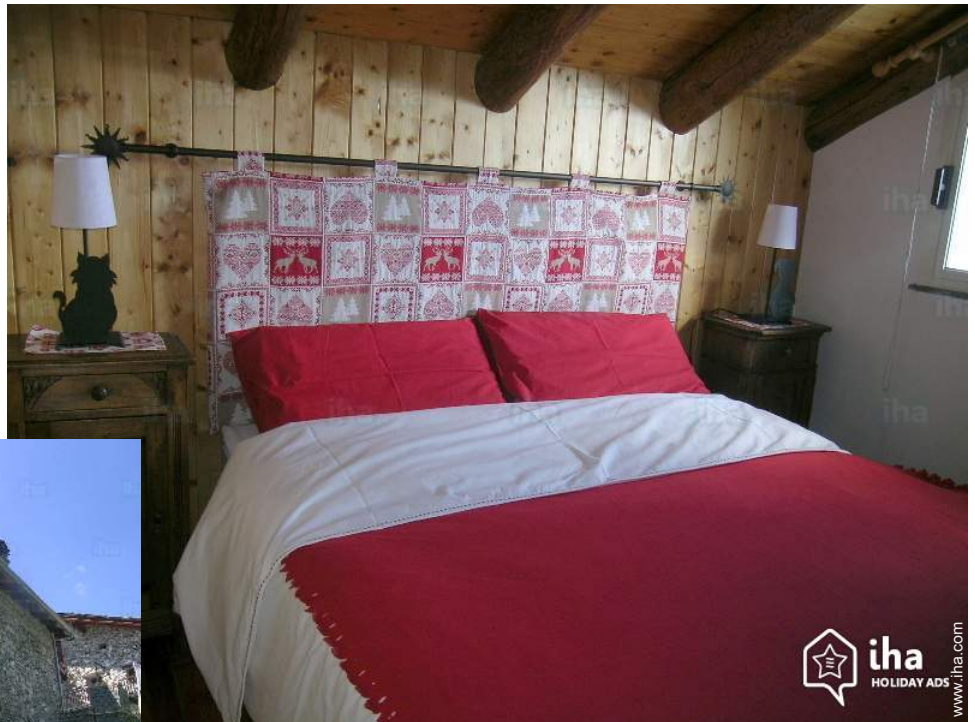

Vacation rental Saint Barthelemy "Chalet MaisonMarcel"

Cottage in a typical mountain village in very sunny position. Cottage clean and neat. Ideal for lovers of the mountain and quiet. We accept pets. Cross-country ski and snowshoe course.

Mountain Chalet, detached, 2 floors, separate entrance, in(on) a(an) Property

Setting : mountainy, tranquil

Capacity : from 1 to 6 person(s)

Bedroom(s) : 2

Saint Barthelemy - Aosta Valley

Italy

Advert No. 28914

www.iha.com

>> VACATION HOMES

DIRECT BY OWNERS