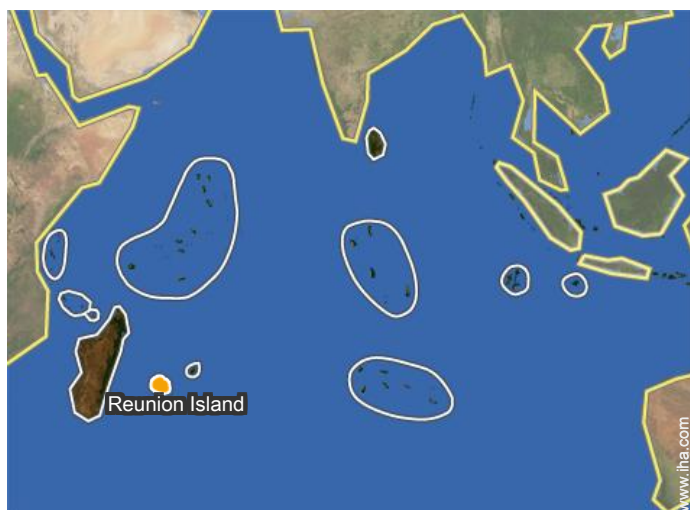

6

[Book now](#)

Location

Location & Access

" Directions: From Roland Garros airport, take the direction of the East, and Sainte-Anne, continue straight until the entrance to the city, take the second right after the gendarmerie. Continue straight on for about 200 m. "