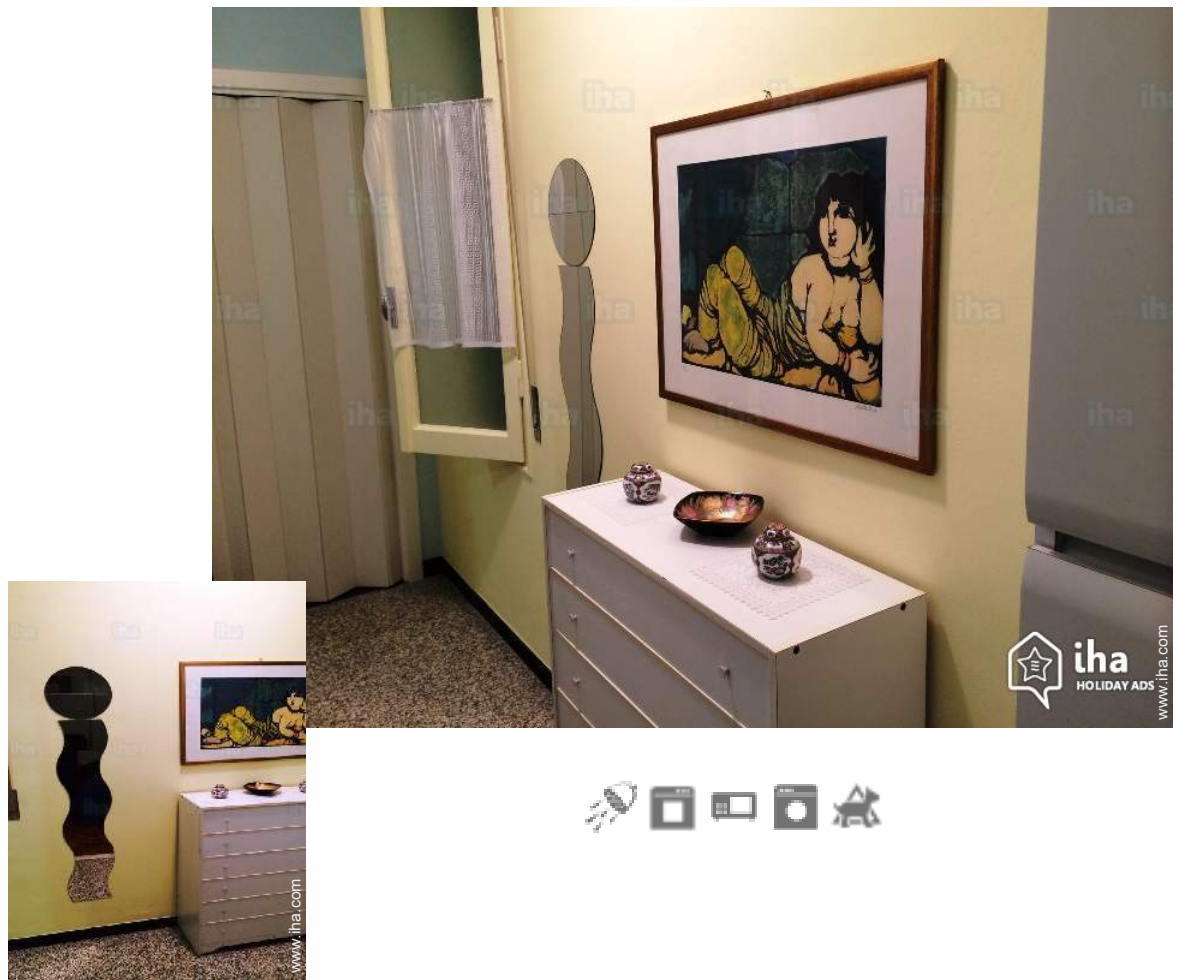

Vacation rental Sanremo Apartment-Flat

Apartment-Flat first floor, separate entrance, in(on) a(an) Palace 1 floor

Setting : ocean, calm

Capacity : from 1 to 4 person(s)

Sanremo - Imperia Province (IM) - Liguria

Italy

Advert No. 44051

www.iha.com