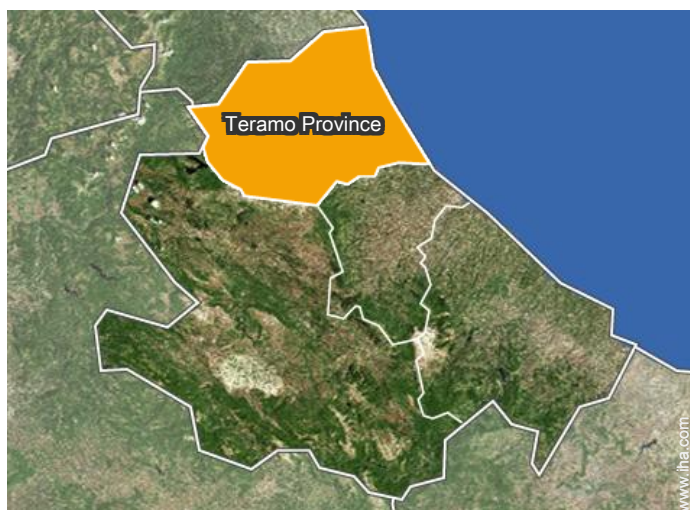

### Location

### Location & Access

" Almost in the city centre. Access by motorway, road and air. "

 GPS coordinates in degrees, minutes, seconds: Latitude 42°32'30"N - Longitude 14°7'46"E (Dwelling)

#### • Freeway (exit) Pineto, Silvi

→ Silvi Marina, Teramo Province, Abruzzo, Italy  
→ Distance : 2.5mi.