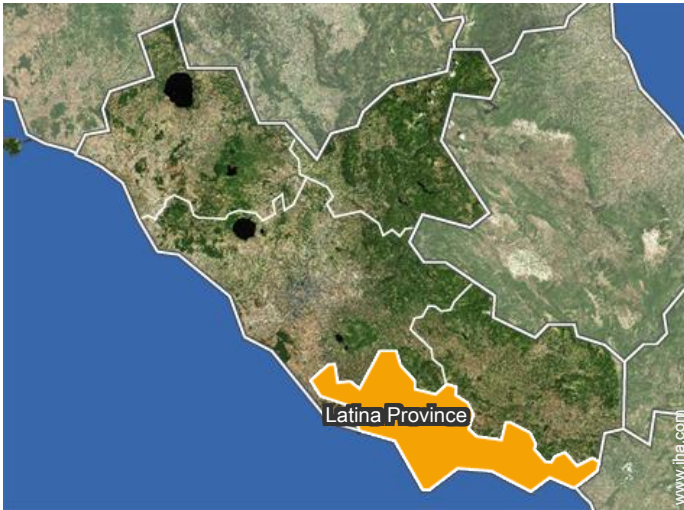

Photo album - 1

view from the sitting-room

Swimming pool

Route map

Location & Access

GPS coordinates in degrees, minutes, seconds: Latitude 41° 15'33"N - Longitude 13°26'19"E (Dwelling)

Address

→ via flacca s.n.c.
04029 Sperlonga

- Freeway (exit) A/1 uscita frosinone
- Frosinone, Frosinone Province, Latium (Lazio), Italy
- Distance : 31mi.
- Time : 1h

- Rome : (81mi.)
- Naples : (84mi.)

Contact

Spoken languages

Location

Vacation rental
Sperlonga - Italy
"Residenza Anna & Salvatore"