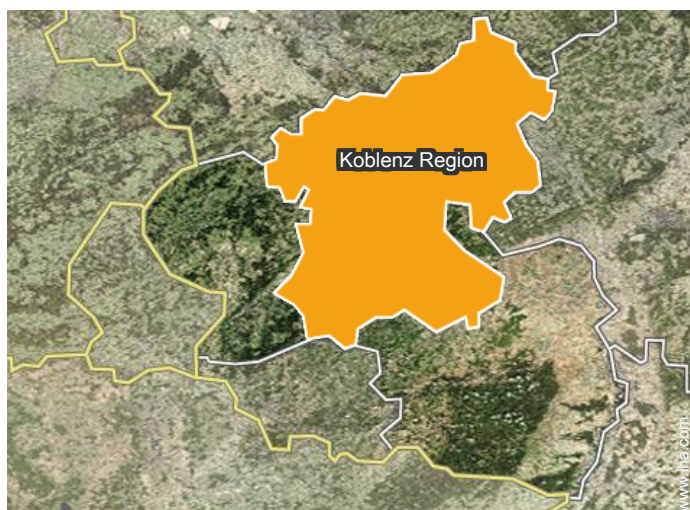

Location & Access

GPS coordinates in degrees, minutes, seconds: Latitude 50°2'0.07"N - Longitude 7° 10'45.99"E ([Dwelling](#))

Address

→ Corray 42
56856 Zell

• Freeway (exit) E44 Wittlich-Mitte

→ Wittlich, Trier Region, Rhineland Palatinate, Germany
→ Distance : 18.5mi.
→ Time : 1h30'