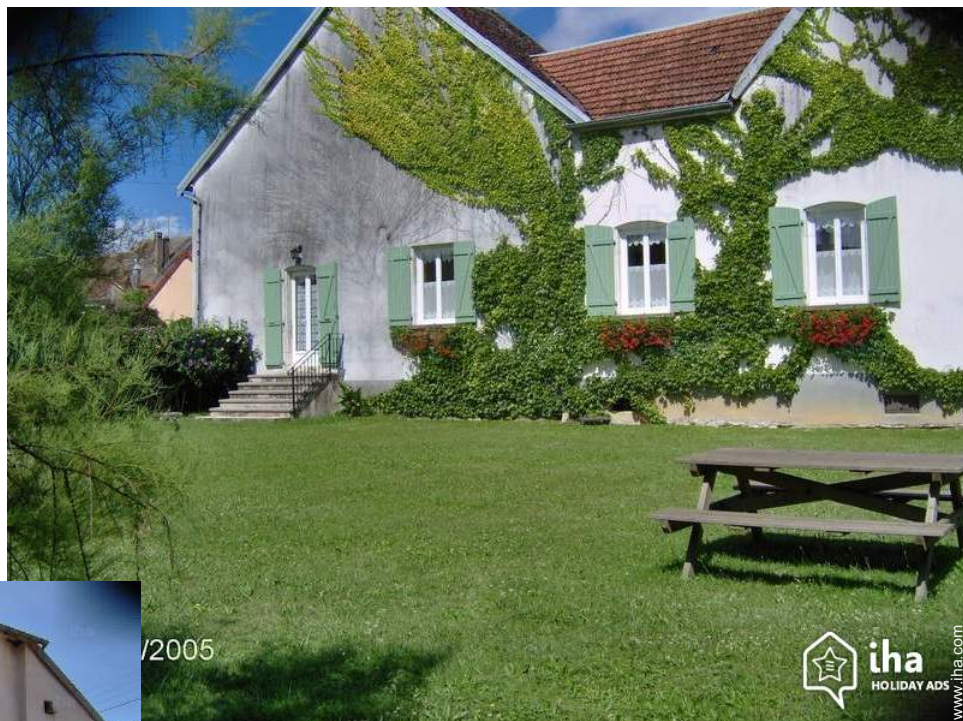

Bed and Breakfast Choye "La Tourelle"

Stone-Built House, detached, single storey, separate entrance, in(on) a(an) Property

Setting : quiet, peaceful

Guest Room(s) : 3

Receive up to : 9 guests

- Room "Comtoise"
4 person(s)
- Room "Louis XVI"
3 person(s)
- Room "La Colombine"
2 person(s)

Benefits :
Stable(s)

Stone-Built House

Surroundings & location

Countryside

Fishing

Leisure

- **Leisure activities less than 12 miles :**

Bathing, tennis, riding school, pony club, pathway/broadwalk, coastal/forest paths, hiking, mountain bike (path), Microlights, flying (club), horse trekking, go-karting, hunting, acrobanch, fishing, deep-sea fishing, fishing, pétanque field