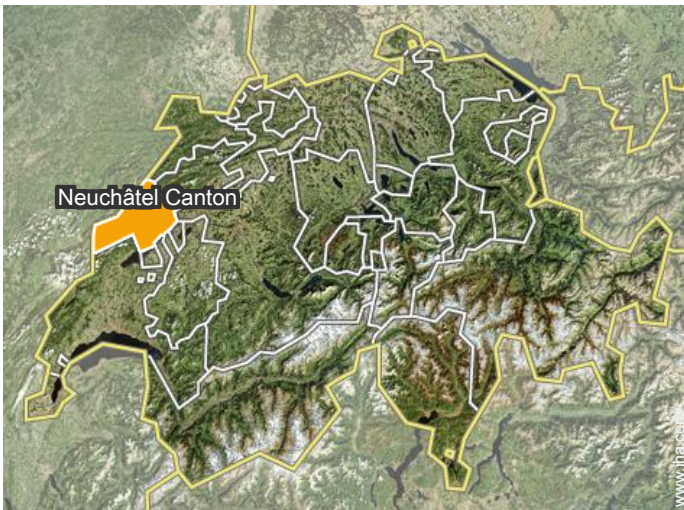

Summer

Location

Location & Access

GPS coordinates in degrees, minutes, seconds: Latitude 47°6'28"N - Longitude 6°48'21"E ([Dwelling](#))

Address

→ La Sombaille30
2300 La Chaux de Fonds

• Airport Bern

→ Berne, Berne Canton, Switzerland
→ Distance : 46,5mi.