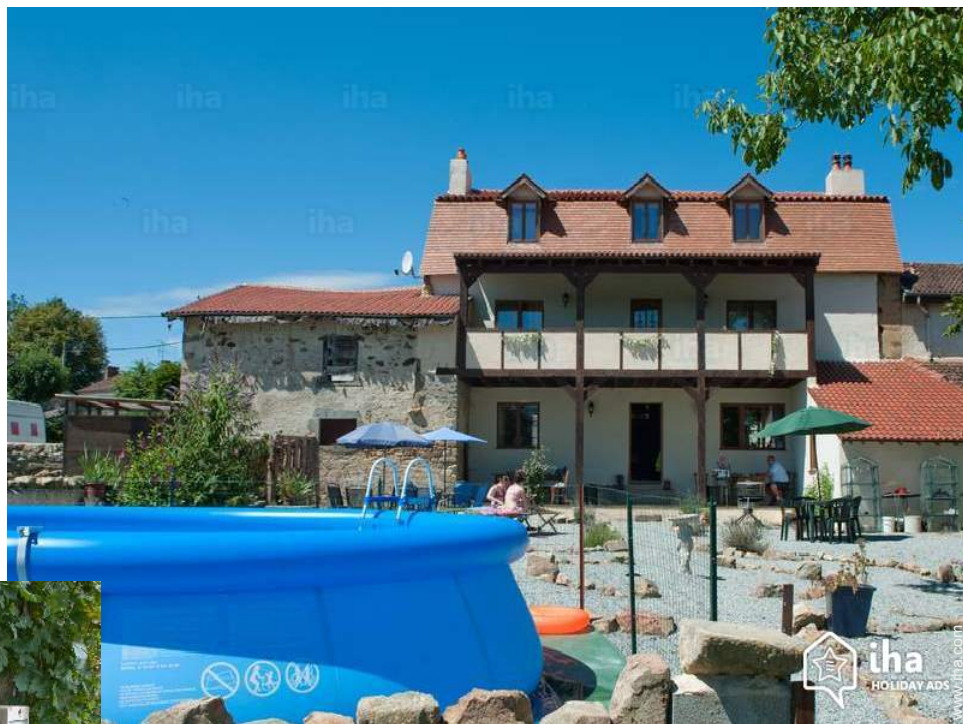

Bed and Breakfast Basse Marche "L'Ancien Presbytere"

Gîtes de France (3 ears)

Charming Old Priory, attached home,
3 floors, shared entrance

Setting : picturesque, rural

Guest Room(s) : 4

Receive up to : 12 guests

www.ihacom

>> VACATION HOMES

DIRECT BY OWNERS

Bed and Breakfast

Charming Old Priory, attached home, 3 floors, shared entrance

- **Ideal for family groups, couples**
- **View** : unobscured, country side, garden/park, farmland, prairie, village
- **Setting** : picturesque, rural

yard

façade

Exterior

- **Ground surface :**
2.5 acres
- **Exterior facilities at guests disposal :**
Covered terrace 300 Sq.ft., balcony 300 Sq.ft.
- **Outside at the guests disposal :**
Enclosed grounds 2 acres, yard 3,300 Sq.ft.
- **Exterior amenities at guests disposal :**
Yard table(s), 12 yard seat(s), parasol, 1 hammock(s), child's swing, climbing frame, sand box