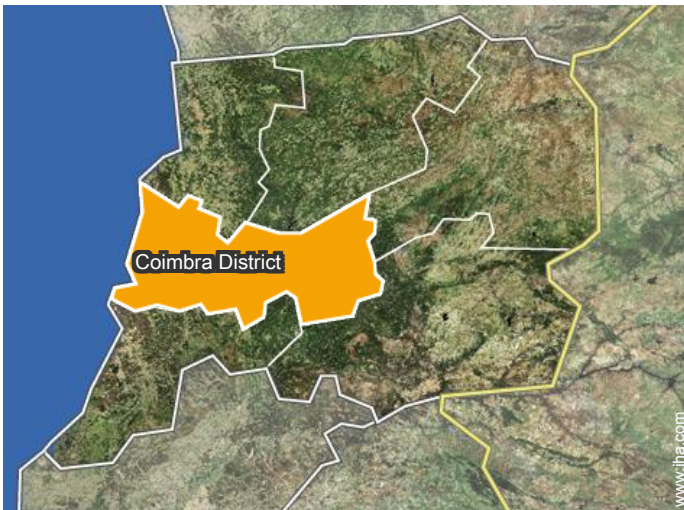

Location

Location & Access

" Vila de Lousã near Lousã mountain 25 Kms from the city of Coimbra and 20 kms of road to any destination. "

GPS coordinates in degrees, minutes, seconds: Latitude 40°6'31"N - Longitude 8°14'46"W (Dwelling)

Address

→ Rua Francisco Viana N 27
3200 Lousã

• Freeway (exit) Coimbra

→ Coimbra, Coimbra District, Centro Region (Portugal), Portugal
→ Distance : 22,5mi.

• Lousã : (65')

Contact

Spoken languages

Bed and Breakfast
Coimbra District - Centro Region (Portugal)
"Casa Palmira"