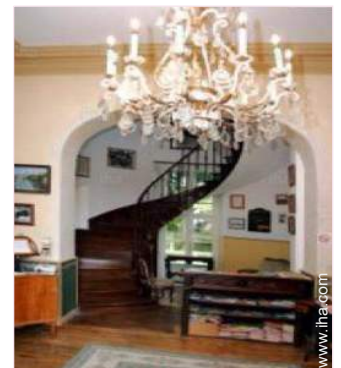

- **Amenities :**

Village center 660'
Downtown 12.5mi.
Bus stop / bus station 660'
Streetcar system 12.5mi.
Bike/mountain bike hire 9mi.
Scooter/motorbike hire 9mi.
Car rental 12.5mi.
Breadstore 0.5mi.
Caterer 1.85mi.
Local stores 3mi.
Supermarket 6mi.
High class retailers 12.5mi.
Hairdressing salon 0.5mi.
Internet cafe 12.5mi.
Mail office 0.5mi.
Bank 6mi.
ATM 6mi.
Drugstore 3mi.
Doctor 3mi.
Hospital 12.5mi.