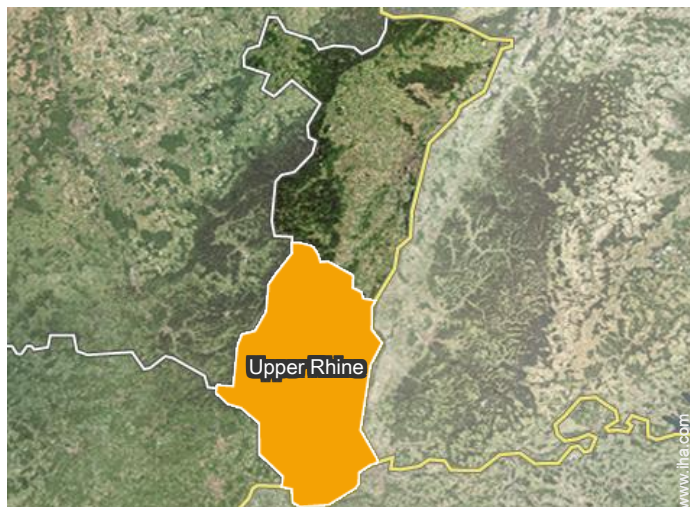

Location

Location & Access

GPS coordinates in degrees, minutes, seconds: Latitude 48°6'14"N - Longitude 7°7'49"E ([Dwelling](#))

Address

→ 216, Coin
Les Basses-Huttes
68370 Orbey

• Freeway (exit) A 35

→ Colmar, Upper Rhine, Alsace, France
→ Distance : 13,7mi.
→ Time : 45'