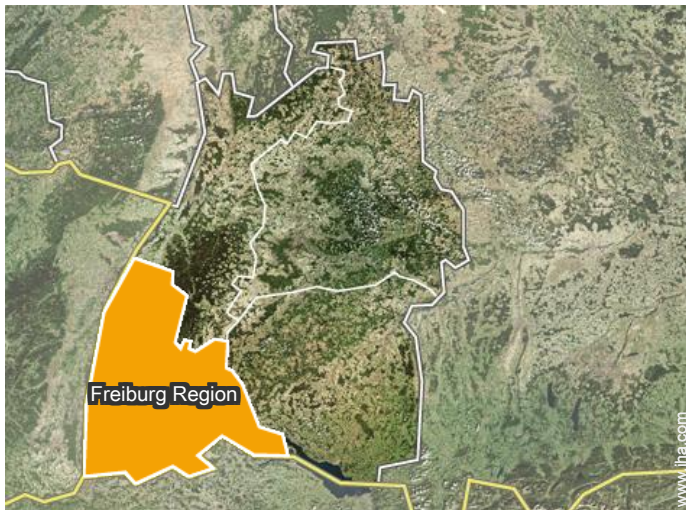

Leisure

Leisure

view from the house

Location

Location & Access

GPS coordinates in degrees, minutes, seconds: Latitude 48°6'4"N - Longitude 8°3'6"
E (Dwelling)

Address

→ Untertalstrasse 38
79263 Simonswald

• Freeway (exit) Freiburg Nord

→ Freiburg im Breisgau, Freiburg Region,
Baden Württemberg, Germany
→ Distance : 12.5mi.
→ Time : 20'

- Elzach : (4.5mi.)
- Waldkirch : (6mi.)
- Emmendingen : (7,5mi.)

Contact